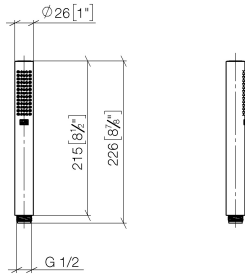

SERIES-VARIOUS Hand shower - Dark Chrome

IMO

28 029 979

- COMPACT RAIN, max. flow rate 15 l/min (at 3 bar)
- with anti-scale system
- 1/2" connection

Intrinsic protection against back flow.

Fits: IMO, LULU, MADISON, MEM, TARA,
CL.1, LISSÉ, VAIA, META, CYO

28 029 979

mm [inches]

Flow rate chart

28 029 979

Product version from 4/1/2024

Parts for other
finishes can be found
here: [Chrome](#)

SERIES-VARIOUS Hand shower - Dark Chrome

IMO