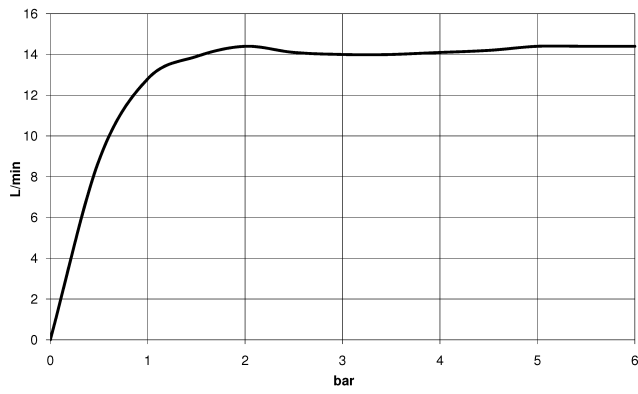

SERIES-VARIOUS Hand shower - Dark Chrome

IMO

28 029 979

- COMPACT RAIN, max. flow rate 15 l/min (at 3 bar)
- with anti-scale system
- 1/2" connection

Intrinsic protection against back flow.

Fits: IMO, LULU, MADISON, MEM, TARA,
CL.1, LISSÉ, VAIA, META, CYO

	Dark Chrome	28 029 979-19
	Chrome	28 029 979-00
	Chrome	28 029 979-00 0010
	Brushed Platinum	28 029 979-06 0010
	Brushed Platinum	28 029 979-06
	Platinum	28 029 979-08 0010
	Platinum	28 029 979-08
	Dark Chrome	28 029 979-19 0010
	Light Gold	28 029 979-26
	Light Gold	28 029 979-26 0010
	Brushed Durabass (23kt Gold)	28 029 979-28 0010
	Brushed Durabass (23kt Gold)	28 029 979-28
	Matte Black	28 029 979-33 0010
	Matte Black	28 029 979-33
	Brushed Champagne (22kt Gold)	28 029 979-46 0010
	Brushed Champagne (22kt Gold)	28 029 979-46
	Champagne (22kt Gold)	28 029 979-47
	Champagne (22kt Gold)	28 029 979-47 0010
	Brushed Chrome	28 029 979-93
	Brushed Chrome	28 029 979-93 0010
	Brushed Dark Platinum	28 029 979-99
	Brushed Dark Platinum	28 029 979-99 0010

28 029 979

mm [inches]

Flow rate chart

28 029 979

Product version from 4/1/2024

Parts for other
finishes can be found
here: [Chrome](#)

SERIES-VARIOUS Hand shower - Dark Chrome

IMO