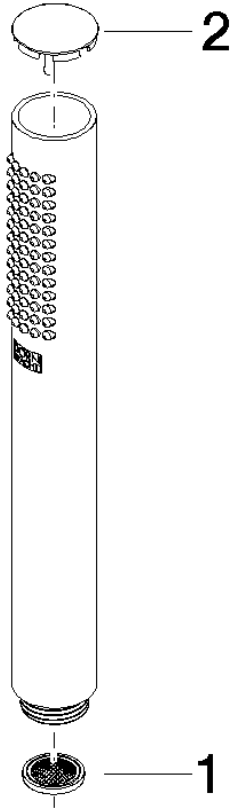

SERIES-VARIOUS Hand shower - Dark Chrome

IMO

28 029 979

- COMPACT RAIN, max. flow rate 15 l/min (at 3 bar)
- with anti-scale system
- 1/2" connection

Intrinsic protection against back flow.

Fits: IMO, LULU, MADISON, MEM, TARA,
CL.1, LISSÉ, VAIA, META, CYO

	Dark Chrome	28 029 979-19
	Chrome	28 029 979-00
	Chrome	28 029 979-00 0010
	Brushed Platinum	28 029 979-06 0010
	Brushed Platinum	28 029 979-06
	Platinum	28 029 979-08 0010
	Platinum	28 029 979-08
	Dark Chrome	28 029 979-19 0010
	Light Gold	28 029 979-26
	Light Gold	28 029 979-26 0010
	Brushed Durabass (23kt Gold)	28 029 979-28 0010
	Brushed Durabass (23kt Gold)	28 029 979-28
	Matte Black	28 029 979-33 0010
	Matte Black	28 029 979-33
	Brushed Champagne (22kt Gold)	28 029 979-46 0010
	Brushed Champagne (22kt Gold)	28 029 979-46
	Champagne (22kt Gold)	28 029 979-47
	Champagne (22kt Gold)	28 029 979-47 0010
	Brushed Chrome	28 029 979-93
	Brushed Chrome	28 029 979-93 0010
	Brushed Dark Platinum	28 029 979-99
	Brushed Dark Platinum	28 029 979-99 0010

28 029 979

mm [inches]

Flow rate chart

28 029 979

Product version from 4/1/2024

Parts for other
finishes can be found
here: [Chrome](#)

SERIES-VARIOUS Hand shower - Dark Chrome

IMO

28 029 979

Spare parts list

Product version from 4/1/2024

No.	Item Number	Name	Quantity used	Delivery time
	09 23 01 039 90	sieve	2	2