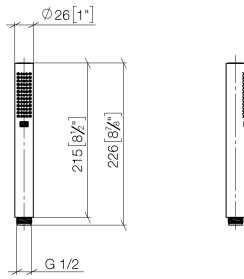

SERIES-VARIOUS Hand shower - Dark Chrome

IMO

28 029 979

- COMPACT RAIN, max. flow rate 6.8 l/min (at 3 bar)
- with anti-scale system
- 1/2" connection
- This product can help a building meet the requirements of Green Building Rating Systems, e.g. LEED®, BREEAM®, DGNB

Intrinsic protection against back flow.

Fits: IMO, LULU, MADISON, MEM, TARA, CL.1, LISSÉ, VAIA, META, CYO

	Dark Chrome	28 029 979-19 0010
	Chrome	28 029 979-00
	Chrome	28 029 979-00 0010
	Brushed Platinum	28 029 979-06 0010
	Brushed Platinum	28 029 979-06
	Platinum	28 029 979-08 0010
	Platinum	28 029 979-08
	Dark Chrome	28 029 979-19
	Light Gold	28 029 979-26
	Light Gold	28 029 979-26 0010
	Brushed Durabrand (23kt Gold)	28 029 979-28 0010
	Brushed Durabrand (23kt Gold)	28 029 979-28
	Matte Black	28 029 979-33 0010
	Matte Black	28 029 979-33
	Brushed Champagne (22kt Gold)	28 029 979-46 0010
	Brushed Champagne (22kt Gold)	28 029 979-46
	Champagne (22kt Gold)	28 029 979-47
	Champagne (22kt Gold)	28 029 979-47 0010
	Brushed Chrome	28 029 979-93
	Brushed Chrome	28 029 979-93 0010
	Brushed Dark Platinum	28 029 979-99
	Brushed Dark Platinum	28 029 979-99 0010

28 029 979

mm [inches]

Flow rate chart

28 029 979

Product version from 4/1/2024

Parts for other
finishes can be found
here: [Chrome](#)

SERIES-VARIOUS Hand shower - Dark Chrome

IMO