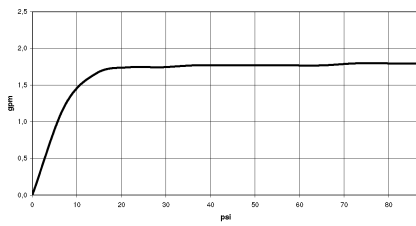

SERIES-VARIOUS Hand shower - Dark Chrome

IMO

28 029 979

- COMPACT RAIN, max. flow rate 6.8 l/min (at 3 bar)
- with anti-scale system
- 1/2" connection
- This product can help a building meet the requirements of Green Building Rating Systems, e.g. LEED®, BREEAM®, DGNB

Intrinsic protection against back flow.

Fits: IMO, LULU, MADISON, MEM, TARA, CL.1, LISSÉ, VAIA, META, CYO

	Dark Chrome	28 029 979-19 0010
	Chrome	28 029 979-00
	Chrome	28 029 979-00 0010
	Brushed Platinum	28 029 979-06 0010
	Brushed Platinum	28 029 979-06
	Platinum	28 029 979-08 0010
	Platinum	28 029 979-08
	Dark Chrome	28 029 979-19
	Light Gold	28 029 979-26
	Light Gold	28 029 979-26 0010
	Brushed Durabrand (23kt Gold)	28 029 979-28 0010
	Brushed Durabrand (23kt Gold)	28 029 979-28
	Matte Black	28 029 979-33 0010
	Matte Black	28 029 979-33
	Brushed Champagne (22kt Gold)	28 029 979-46 0010
	Brushed Champagne (22kt Gold)	28 029 979-46
	Champagne (22kt Gold)	28 029 979-47
	Champagne (22kt Gold)	28 029 979-47 0010
	Brushed Chrome	28 029 979-93
	Brushed Chrome	28 029 979-93 0010
	Brushed Dark Platinum	28 029 979-99
	Brushed Dark Platinum	28 029 979-99 0010

28 029 979

mm [inches]

Flow rate chart

28 029 979

Product version from 4/1/2024

Parts for other
finishes can be found
here: [Chrome](#)

SERIES-VARIOUS Hand shower - Dark Chrome

IMO