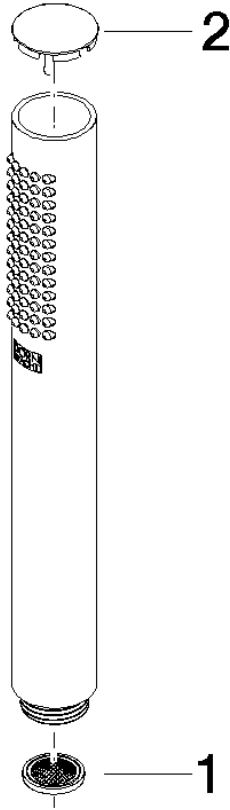

SERIES-VARIOUS Hand shower - Dark Chrome

IMO

28 029 979

- COMPACT RAIN, max. flow rate 6.8 l/min (at 3 bar)
- with anti-scale system
- 1/2" connection
- This product can help a building meet the requirements of Green Building Rating Systems, e.g. LEED®, BREEAM®, DGNB

Intrinsic protection against back flow.

Fits: IMO, LULU, MADISON, MEM, TARA, CL.1, LISSÉ, VAIA, META, CYO

	Dark Chrome	28 029 979-19 0010
	Chrome	28 029 979-00
	Chrome	28 029 979-00 0010
	Brushed Platinum	28 029 979-06 0010
	Brushed Platinum	28 029 979-06
	Platinum	28 029 979-08 0010
	Platinum	28 029 979-08
	Dark Chrome	28 029 979-19
	Light Gold	28 029 979-26
	Light Gold	28 029 979-26 0010
	Brushed Durabrand (23kt Gold)	28 029 979-28 0010
	Brushed Durabrand (23kt Gold)	28 029 979-28
	Matte Black	28 029 979-33 0010
	Matte Black	28 029 979-33
	Brushed Champagne (22kt Gold)	28 029 979-46 0010
	Brushed Champagne (22kt Gold)	28 029 979-46
	Champagne (22kt Gold)	28 029 979-47
	Champagne (22kt Gold)	28 029 979-47 0010
	Brushed Chrome	28 029 979-93
	Brushed Chrome	28 029 979-93 0010
	Brushed Dark Platinum	28 029 979-99
	Brushed Dark Platinum	28 029 979-99 0010

28 029 979

mm [inches]

Flow rate chart

28 029 979

Product version from 4/1/2024

Parts for other
finishes can be found
here: [Chrome](#)

SERIES-VARIOUS Hand shower - Dark Chrome

IMO

28 029 979

Spare parts list

Product version from 4/1/2024

No.	Item Number	Name	Quantity used	Delivery time
	09 23 01 039 90	sieve	2	2