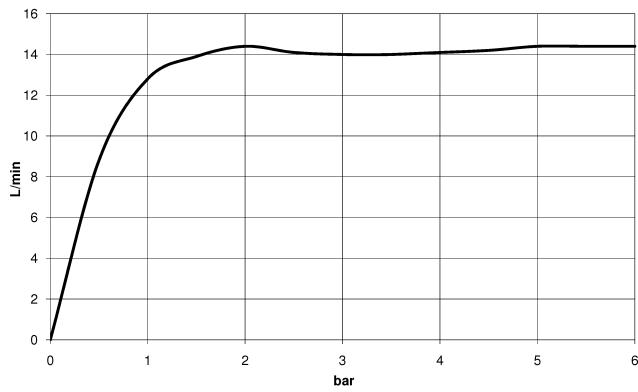

**SERIES-VARIOUS Hand shower - Light Gold**

IMO

28 029 979

- COMPACT RAIN, max. flow rate 15 l/min (at 3 bar)
- with anti-scale system
- 1/2" connection

Intrinsic protection against back flow.

Fits: IMO, LULU, MADISON, MEM, TARA,  
CL.1, LISSÉ, VAIA, META, CYO

	Light Gold	28 029 979-26
	Chrome	28 029 979-00
	Chrome	28 029 979-00 0010
	Brushed Platinum	28 029 979-06 0010
	Brushed Platinum	28 029 979-06
	Platinum	28 029 979-08 0010
	Platinum	28 029 979-08
	Dark Chrome	28 029 979-19
	Dark Chrome	28 029 979-19 0010
	Light Gold	28 029 979-26 0010
	Brushed Durabass (23kt Gold)	28 029 979-28 0010
	Brushed Durabass (23kt Gold)	28 029 979-28
	Matte Black	28 029 979-33 0010
	Matte Black	28 029 979-33
	Brushed Champagne (22kt Gold)	28 029 979-46 0010
	Brushed Champagne (22kt Gold)	28 029 979-46
	Champagne (22kt Gold)	28 029 979-47
	Champagne (22kt Gold)	28 029 979-47 0010
	Brushed Chrome	28 029 979-93
	Brushed Chrome	28 029 979-93 0010
	Brushed Dark Platinum	28 029 979-99
	Brushed Dark Platinum	28 029 979-99 0010

28 029 979

mm [inches]

**Flow rate chart**

28 029 979

**Product version from 4/1/2024**

Parts for other  
finishes can be found  
here: [Chrome](#)

SERIES-VARIOUS Hand shower - Light Gold

IMO