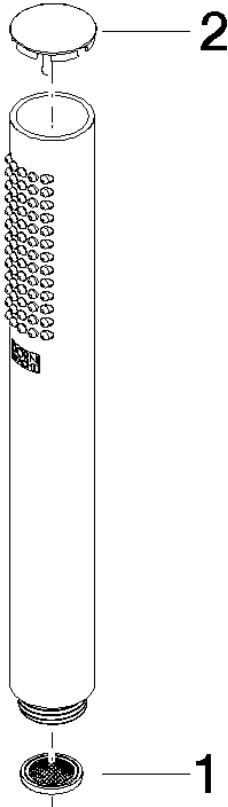

**SERIES-VARIOUS Hand shower - Light Gold**

IMO

28 029 979

- COMPACT RAIN, max. flow rate 15 l/min (at 3 bar)
- with anti-scale system
- 1/2" connection

Intrinsic protection against back flow.

Fits: IMO, LULU, MADISON, MEM, TARA,  
CL.1, LISSÉ, VAIA, META, CYO

	Light Gold	28 029 979-26
	Chrome	28 029 979-00
	Chrome	28 029 979-00 0010
	Brushed Platinum	28 029 979-06 0010
	Brushed Platinum	28 029 979-06
	Platinum	28 029 979-08 0010
	Platinum	28 029 979-08
	Dark Chrome	28 029 979-19
	Dark Chrome	28 029 979-19 0010
	Light Gold	28 029 979-26 0010
	Brushed Durabass (23kt Gold)	28 029 979-28 0010
	Brushed Durabass (23kt Gold)	28 029 979-28
	Matte Black	28 029 979-33 0010
	Matte Black	28 029 979-33
	Brushed Champagne (22kt Gold)	28 029 979-46 0010
	Brushed Champagne (22kt Gold)	28 029 979-46
	Champagne (22kt Gold)	28 029 979-47
	Champagne (22kt Gold)	28 029 979-47 0010
	Brushed Chrome	28 029 979-93
	Brushed Chrome	28 029 979-93 0010
	Brushed Dark Platinum	28 029 979-99
	Brushed Dark Platinum	28 029 979-99 0010

28 029 979

mm [inches]

**Flow rate chart**

28 029 979

**Product version from 4/1/2024**

Parts for other  
finishes can be found  
here: [Chrome](#)

SERIES-VARIOUS Hand shower - Light Gold

IMO

28 029 979

**Spare parts list**

**Product version from 4/1/2024**

No.	Item Number	Name	Quantity used	Delivery time
	09 23 01 039 90	sieve	2	2