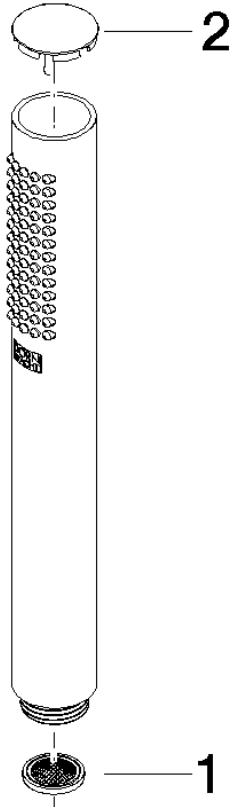

**SERIES-VARIOUS Hand shower - Light Gold**

IMO

28 029 979

- COMPACT RAIN, max. flow rate 6.8 l/min (at 3 bar)
- with anti-scale system
- 1/2" connection
- This product can help a building meet the requirements of Green Building Rating Systems, e.g. LEED®, BREEAM®, DGNB

Intrinsic protection against back flow.

Fits: IMO, LULU, MADISON, MEM, TARA, CL.1, LISSÉ, VAIA, META, CYO

	Light Gold	28 029 979-26 0010
	Chrome	28 029 979-00
	Chrome	28 029 979-00 0010
	Brushed Platinum	28 029 979-06 0010
	Brushed Platinum	28 029 979-06
	Platinum	28 029 979-08 0010
	Platinum	28 029 979-08
	Dark Chrome	28 029 979-19
	Dark Chrome	28 029 979-19 0010
	Light Gold	28 029 979-26
	Brushed Durabronze (23kt Gold)	28 029 979-28 0010
	Brushed Durabronze (23kt Gold)	28 029 979-28
	Matte Black	28 029 979-33 0010
	Matte Black	28 029 979-33
	Brushed Champagne (22kt Gold)	28 029 979-46 0010
	Brushed Champagne (22kt Gold)	28 029 979-46
	Champagne (22kt Gold)	28 029 979-47
	Champagne (22kt Gold)	28 029 979-47 0010
	Brushed Chrome	28 029 979-93
	Brushed Chrome	28 029 979-93 0010
	Brushed Dark Platinum	28 029 979-99
	Brushed Dark Platinum	28 029 979-99 0010

28 029 979

mm [inches]

Flow rate chart

28 029 979

**Product version from 4/1/2024**

Parts for other  
finishes can be found  
here: [Chrome](#)

SERIES-VARIOUS Hand shower - Light Gold

IMO

28 029 979

**Spare parts list**

**Product version from 4/1/2024**

No.	Item Number	Name	Quantity used	Delivery time
	09 23 01 039 90	sieve	2	2