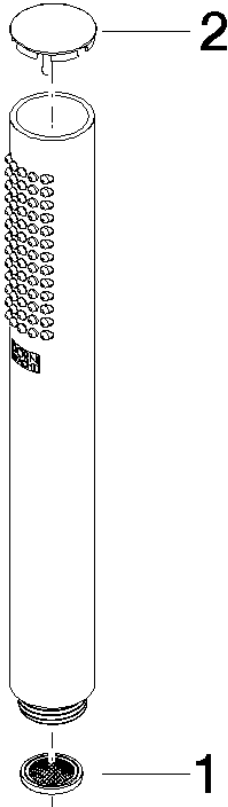

SERIES-VARIOUS Hand shower - Champagne (22kt Gold)

IMO

28 029 979

- COMPACT RAIN, max. flow rate 15 l/min (at 3 bar)
- with anti-scale system
- 1/2" connection

Intrinsic protection against back flow.

Fits: IMO, LULU, MADISON, MEM, TARA,
CL.1, LISSÉ, VAIA, META, CYO

	Champagne (22kt Gold)	28 029 979-47
	Chrome	28 029 979-00
	Chrome	28 029 979-00 0010
	Brushed Platinum	28 029 979-06 0010
	Brushed Platinum	28 029 979-06
	Platinum	28 029 979-08 0010
	Platinum	28 029 979-08
	Dark Chrome	28 029 979-19
	Dark Chrome	28 029 979-19 0010
	Light Gold	28 029 979-26
	Light Gold	28 029 979-26 0010
	Brushed Durabrand (23kt Gold)	28 029 979-28 0010
	Brushed Durabrand (23kt Gold)	28 029 979-28
	Matte Black	28 029 979-33 0010
	Matte Black	28 029 979-33
	Brushed Champagne (22kt Gold)	28 029 979-46 0010
	Brushed Champagne (22kt Gold)	28 029 979-46
	Champagne (22kt Gold)	28 029 979-47 0010
	Brushed Chrome	28 029 979-93
	Brushed Chrome	28 029 979-93 0010
	Brushed Dark Platinum	28 029 979-99
	Brushed Dark Platinum	28 029 979-99 0010

28 029 979

mm [inches]

Flow rate chart

28 029 979

Product version from 4/1/2024

Parts for other
finishes can be found
here: [Chrome](#)

SERIES-VARIOUS Hand shower - Champagne (22kt Gold)

IMO

28 029 979

Spare parts list

Product version from 4/1/2024

No.	Item Number	Name	Quantity used	Delivery time
	09 23 01 039 90	sieve	2	2