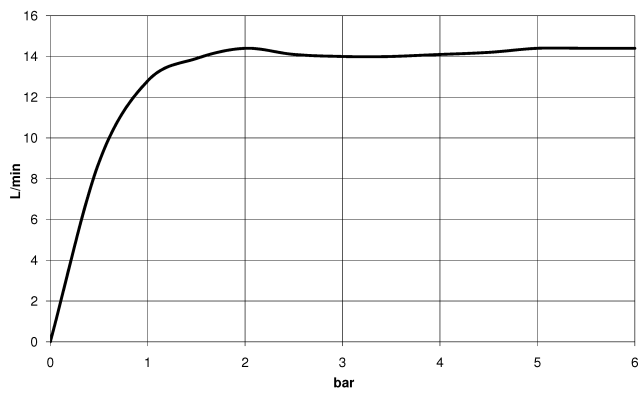

SERIES-VARIOUS Hand shower - Champagne (22kt Gold)

IMO

28 029 979

- COMPACT RAIN, max. flow rate 15 l/min (at 3 bar)
- with anti-scale system
- 1/2" connection

Intrinsic protection against back flow.

Fits: IMO, LULU, MADISON, MEM, TARA,
CL.1, LISSÉ, VAIA, META, CYO

	Champagne (22kt Gold)	28 029 979-47
	Chrome	28 029 979-00
	Chrome	28 029 979-00 0010
	Brushed Platinum	28 029 979-06 0010
	Brushed Platinum	28 029 979-06
	Platinum	28 029 979-08 0010
	Platinum	28 029 979-08
	Dark Chrome	28 029 979-19
	Dark Chrome	28 029 979-19 0010
	Light Gold	28 029 979-26
	Light Gold	28 029 979-26 0010
	Brushed Durabrand (23kt Gold)	28 029 979-28 0010
	Brushed Durabrand (23kt Gold)	28 029 979-28
	Matte Black	28 029 979-33 0010
	Matte Black	28 029 979-33
	Brushed Champagne (22kt Gold)	28 029 979-46 0010
	Brushed Champagne (22kt Gold)	28 029 979-46
	Champagne (22kt Gold)	28 029 979-47 0010
	Brushed Chrome	28 029 979-93
	Brushed Chrome	28 029 979-93 0010
	Brushed Dark Platinum	28 029 979-99
	Brushed Dark Platinum	28 029 979-99 0010

28 029 979

mm [inches]

Flow rate chart

28 029 979

Product version from 4/1/2024

Parts for other
finishes can be found
here: [Chrome](#)

SERIES-VARIOUS Hand shower - Champagne (22kt Gold)

IMO