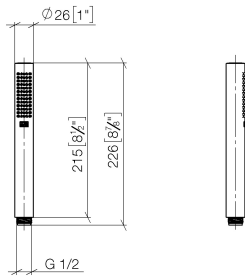

SERIES-VARIOUS Hand shower - Champagne (22kt Gold)

IMO

28 029 979

- COMPACT RAIN, max. flow rate 15 l/min (at 3 bar)
- with anti-scale system
- 1/2" connection

Intrinsic protection against back flow.

Fits: IMO, LULU, MADISON, MEM, TARA,
CL.1, LISSÉ, VAIA, META, CYO

28 029 979

mm [inches]

Flow rate chart

28 029 979

Product version from 4/1/2024

Parts for other
finishes can be found
here: [Chrome](#)

SERIES-VARIOUS Hand shower - Champagne (22kt Gold)

IMO