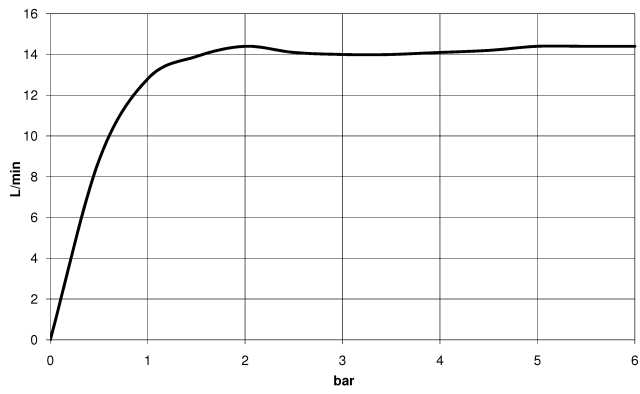

28 029 979

- COMPACT RAIN, max. flow rate 15 l/min (at 3 bar)
- with anti-scale system
- 1/2" connection

Intrinsic protection against back flow.

Fits: IMO, LULU, MADISON, MEM, TARA,
CL.1, LISSÉ, VAIA, META, CYO

| | | |
|--------------------------------------------------------------------------------------|-------------------------------------|--------------------|
|  | Brushed Chrome | 28 029 979-93 |
|  | Chrome | 28 029 979-00 |
|  | Chrome | 28 029 979-00 0010 |
|  | Brushed Platinum | 28 029 979-06 0010 |
|  | Brushed Platinum | 28 029 979-06 |
|  | Platinum | 28 029 979-08 0010 |
|  | Platinum | 28 029 979-08 |
|  | Dark Chrome | 28 029 979-19 |
|  | Dark Chrome | 28 029 979-19 0010 |
|  | Light Gold | 28 029 979-26 |
|  | Light Gold | 28 029 979-26 0010 |
|  | Brushed Durabross (23kt Gold) | 28 029 979-28 0010 |
|  | Brushed Durabross (23kt Gold) | 28 029 979-28 |
|  | Matte Black | 28 029 979-33 0010 |
|  | Matte Black | 28 029 979-33 |
|  | Brushed Champagne (22kt Gold) | 28 029 979-46 0010 |
|  | Brushed Champagne (22kt Gold) | 28 029 979-46 |
|  | Champagne (22kt Gold) | 28 029 979-47 |
|  | Champagne (22kt Gold) | 28 029 979-47 0010 |
|  | Brushed Chrome | 28 029 979-93 0010 |
|  | Brushed Dark Platinum | 28 029 979-99 |
|  | Brushed Dark Platinum | 28 029 979-99 0010 |

28 029 979

mm [inches]

Flow rate chart

28 029 979

Product version from 4/1/2024

Parts for other
finishes can be found
here: [Chrome](#)

SERIES-VARIOUS Hand shower - Brushed Chrome

IMO