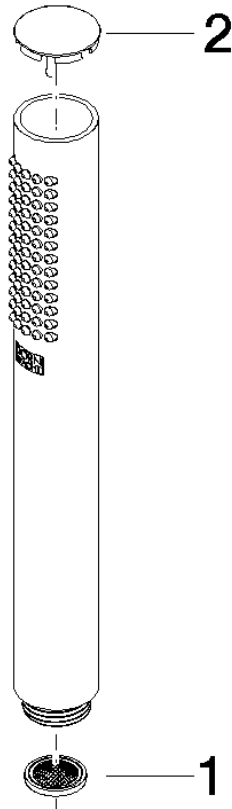

28 029 979

- COMPACT RAIN, max. flow rate 15 l/min (at 3 bar)
- with anti-scale system
- 1/2" connection

Intrinsic protection against back flow.

Fits: IMO, LULU, MADISON, MEM, TARA,
CL.1, LISSÉ, VAIA, META, CYO

| | | |
|--------------------------------------------------------------------------------------|-------------------------------------|--------------------|
|  | Brushed Chrome | 28 029 979-93 |
|  | Chrome | 28 029 979-00 |
|  | Chrome | 28 029 979-00 0010 |
|  | Brushed Platinum | 28 029 979-06 0010 |
|  | Brushed Platinum | 28 029 979-06 |
|  | Platinum | 28 029 979-08 0010 |
|  | Platinum | 28 029 979-08 |
|  | Dark Chrome | 28 029 979-19 |
|  | Dark Chrome | 28 029 979-19 0010 |
|  | Light Gold | 28 029 979-26 |
|  | Light Gold | 28 029 979-26 0010 |
|  | Brushed Durabross (23kt Gold) | 28 029 979-28 0010 |
|  | Brushed Durabross (23kt Gold) | 28 029 979-28 |
|  | Matte Black | 28 029 979-33 0010 |
|  | Matte Black | 28 029 979-33 |
|  | Brushed Champagne (22kt Gold) | 28 029 979-46 0010 |
|  | Brushed Champagne (22kt Gold) | 28 029 979-46 |
|  | Champagne (22kt Gold) | 28 029 979-47 |
|  | Champagne (22kt Gold) | 28 029 979-47 0010 |
|  | Brushed Chrome | 28 029 979-93 0010 |
|  | Brushed Dark Platinum | 28 029 979-99 |
|  | Brushed Dark Platinum | 28 029 979-99 0010 |

28 029 979

mm [inches]

Flow rate chart

28 029 979

Product version from 4/1/2024

Parts for other
finishes can be found
here: [Chrome](#)

SERIES-VARIOUS Hand shower - Brushed Chrome

IMO

28 029 979

Spare parts list

Product version from 4/1/2024

| No. | Item Number | Name | Quantity used | Delivery time |
|-----|-----------------|-------|---------------|---------------|
| | 09 23 01 039 90 | sieve | 2 | 2 |