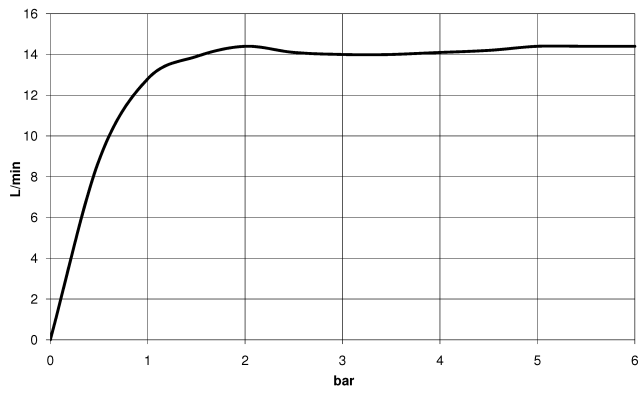

28 029 979

- COMPACT RAIN, max. flow rate 15 l/min (at 3 bar)
- with anti-scale system
- 1/2" connection

Intrinsic protection against back flow.

Fits: IMO, LULU, MADISON, MEM, TARA,
CL.1, LISSÉ, VAIA, META, CYO

	Brushed Dark Platinum	28 029 979-99
	Chrome	28 029 979-00
	Chrome	28 029 979-00 0010
	Brushed Platinum	28 029 979-06 0010
	Brushed Platinum	28 029 979-06
	Platinum	28 029 979-08 0010
	Platinum	28 029 979-08
	Dark Chrome	28 029 979-19
	Dark Chrome	28 029 979-19 0010
	Light Gold	28 029 979-26
	Light Gold	28 029 979-26 0010
	Brushed Durabrass (23kt Gold)	28 029 979-28 0010
	Brushed Durabrass (23kt Gold)	28 029 979-28
	Matte Black	28 029 979-33 0010
	Matte Black	28 029 979-33
	Brushed Champagne (22kt Gold)	28 029 979-46 0010
	Brushed Champagne (22kt Gold)	28 029 979-46
	Champagne (22kt Gold)	28 029 979-47
	Champagne (22kt Gold)	28 029 979-47 0010
	Brushed Chrome	28 029 979-93
	Brushed Chrome	28 029 979-93 0010
	Brushed Dark Platinum	28 029 979-99 0010

28 029 979

mm [inches]

Flow rate chart

28 029 979

Product version from 4/1/2024

Parts for other
finishes can be found
here: [Chrome](#)

SERIES-VARIOUS Hand shower - Brushed Dark Platinum

IMO