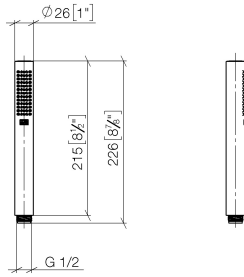

28 029 979

- COMPACT RAIN, max. flow rate 15 l/min (at 3 bar)
- with anti-scale system
- 1/2" connection

Intrinsic protection against back flow.

Fits: IMO, LULU, MADISON, MEM, TARA,
CL.1, LISSÉ, VAIA, META, CYO

28 029 979

mm [inches]

Flow rate chart

28 029 979

Product version from 4/1/2024

Parts for other
finishes can be found
here: [Chrome](#)

SERIES-VARIOUS Hand shower - Brushed Dark Platinum

IMO