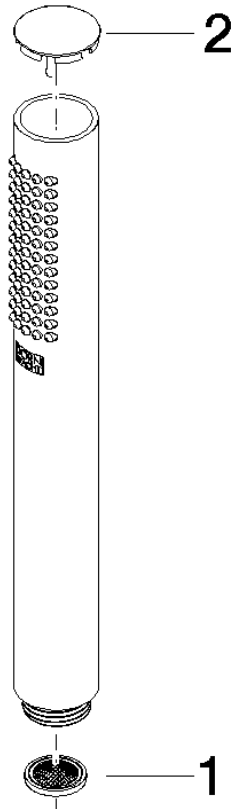

28 029 979

- COMPACT RAIN, max. flow rate 15 l/min (at 3 bar)
- with anti-scale system
- 1/2" connection

Intrinsic protection against back flow.

Fits: IMO, LULU, MADISON, MEM, TARA,
CL.1, LISSÉ, VAIA, META, CYO

	Brushed Dark Platinum	28 029 979-99
	Chrome	28 029 979-00
	Chrome	28 029 979-00 0010
	Brushed Platinum	28 029 979-06 0010
	Brushed Platinum	28 029 979-06
	Platinum	28 029 979-08 0010
	Platinum	28 029 979-08
	Dark Chrome	28 029 979-19
	Dark Chrome	28 029 979-19 0010
	Light Gold	28 029 979-26
	Light Gold	28 029 979-26 0010
	Brushed Durabrass (23kt Gold)	28 029 979-28 0010
	Brushed Durabrass (23kt Gold)	28 029 979-28
	Matte Black	28 029 979-33 0010
	Matte Black	28 029 979-33
	Brushed Champagne (22kt Gold)	28 029 979-46 0010
	Brushed Champagne (22kt Gold)	28 029 979-46
	Champagne (22kt Gold)	28 029 979-47
	Champagne (22kt Gold)	28 029 979-47 0010
	Brushed Chrome	28 029 979-93
	Brushed Chrome	28 029 979-93 0010
	Brushed Dark Platinum	28 029 979-99 0010

28 029 979

mm [inches]

Flow rate chart

28 029 979

Product version from 4/1/2024

Parts for other
finishes can be found
here: [Chrome](#)

SERIES-VARIOUS Hand shower - Brushed Dark Platinum

IMO

28 029 979

Spare parts list

Product version from 4/1/2024

No.	Item Number	Name	Quantity used	Delivery time
	09 23 01 039 90	sieve	2	2