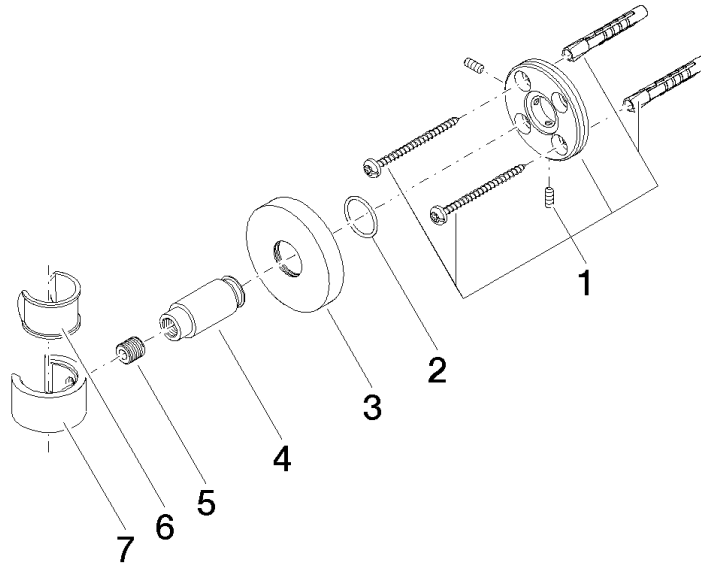

28 050 625

● rosette Ø 55 mm

Fits: TARA, META

	Chrome	28 050 625-00
	Brushed Platinum	28 050 625-06
	Dark Chrome	28 050 625-19
	Light Gold	28 050 625-26
	Brushed Light Gold	28 050 625-27
	Brushed Durabronze (23kt Gold)	28 050 625-28
	Matte Black	28 050 625-33
	Brushed Bronze	28 050 625-42
	Brushed Champagne (22kt Gold)	28 050 625-46
	Champagne (22kt Gold)	28 050 625-47
	Brushed Chrome	28 050 625-93
	Brushed Dark Platinum	28 050 625-99

Wall bracket - Chrome

28 050 625

mm [inches]

28 050 625

Product version from 10/1/2023

Parts for other
finishes can be found
here: Brushed
Platinum

Wall bracket - Chrome

TARA

28 050 625

Spare parts list

Product version from 10/1/2023

No.	Item Number	Name	Quantity used	Delivery time
	05 17 62 500 00 90	fixing set	7	2