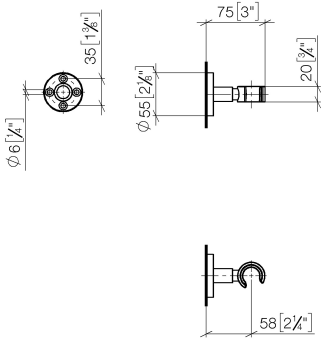

28 050 625

● rosette Ø 55 mm

Fits: TARA, META

	Chrome	28 050 625-00
	Brushed Platinum	28 050 625-06
	Dark Chrome	28 050 625-19
	Light Gold	28 050 625-26
	Brushed Light Gold	28 050 625-27
	Brushed Durabronze (23kt Gold)	28 050 625-28
	Matte Black	28 050 625-33
	Brushed Bronze	28 050 625-42
	Brushed Champagne (22kt Gold)	28 050 625-46
	Champagne (22kt Gold)	28 050 625-47
	Brushed Chrome	28 050 625-93
	Brushed Dark Platinum	28 050 625-99

Wall bracket - Chrome

28 050 625

mm [inches]

28 050 625

Product version from 10/1/2023

Parts for other
finishes can be found
here: Brushed
Platinum

Wall bracket - Chrome

TARA

28 050 625

Spare parts list

Product version from 10/1/2023

No.	Item Number	Name	Quantity used	Delivery time
	05 17 62 500 00 90	fixing set	7	2