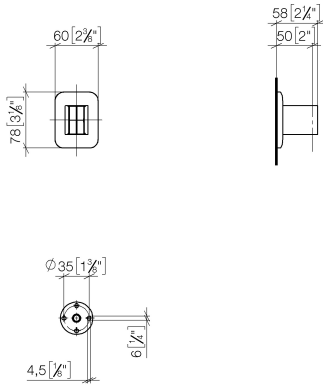

LISSÉ Wall bracket - Brushed Platinum

28 050 845 Product version from 3/2/2021

- rosette 60 x 78 mm

	Brushed Platinum	28 050 845-06
	Chrome	28 050 845-00
	Dark Chrome	28 050 845-19
	Brushed Light Gold	28 050 845-27
	Matte Black	28 050 845-33
	Brushed Chrome	28 050 845-93
	Brushed Dark Platinum	28 050 845-99

LISSÉ Wall bracket - Brushed Platinum

28 050 845 Product version from 3/2/2021

mm [inches]

LISSÉ Wall bracket - Brushed Platinum

28 050 845 Product version from 3/2/2021

Parts for other finishes can be found here: [Chrome](#)

Spare parts list

No.	Item Number	Name	Quantity used	Delivery time
1	05 30 31 025 00 90	fixing set	1	2
2	09 30 11 041 90	disc	1	2
3	09 31 11 026 90	pin	1	2
4	09 30 30 054 90	screw	2	2
5	09 27 84 022-06	rosette	1	10
6	09 18 40 078 90	sleeve	1	2
7	09 17 20 044-06	holder	1	10
8	90 31 11 112 00 90	pin	1	2