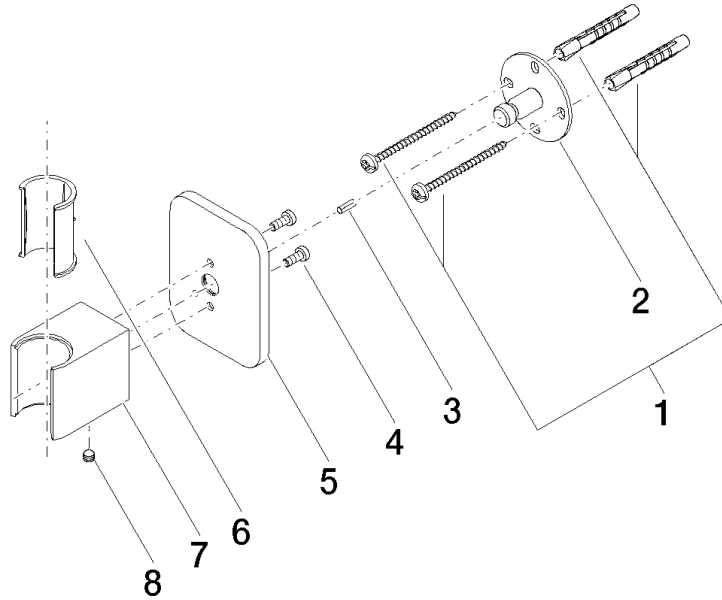

LISSÉ Wall bracket - Brushed Platinum

28 050 845 Product version from 3/2/2021

- rosette 60 x 78 mm

	Brushed Platinum	28 050 845-06
	Chrome	28 050 845-00
	Dark Chrome	28 050 845-19
	Brushed Light Gold	28 050 845-27
	Matte Black	28 050 845-33
	Brushed Chrome	28 050 845-93
	Brushed Dark Platinum	28 050 845-99

LISSÉ Wall bracket - Brushed Platinum

28 050 845 Product version from 3/2/2021

mm [inches]

LISSÉ Wall bracket - Brushed Platinum

28 050 845 Product version from 3/2/2021

Parts for other finishes can be found here: [Chrome](#)

Spare parts list

No.	Item Number	Name	Quantity used	Delivery time
1	05 30 31 025 00 90	fixing set	1	2
2	09 30 11 041 90	disc	1	2
3	09 31 11 026 90	pin	1	2
4	09 30 30 054 90	screw	2	2
5	09 27 84 022-06	rosette	1	10
6	09 18 40 078 90	sleeve	1	2
7	09 17 20 044-06	holder	1	10
8	90 31 11 112 00 90	pin	1	2