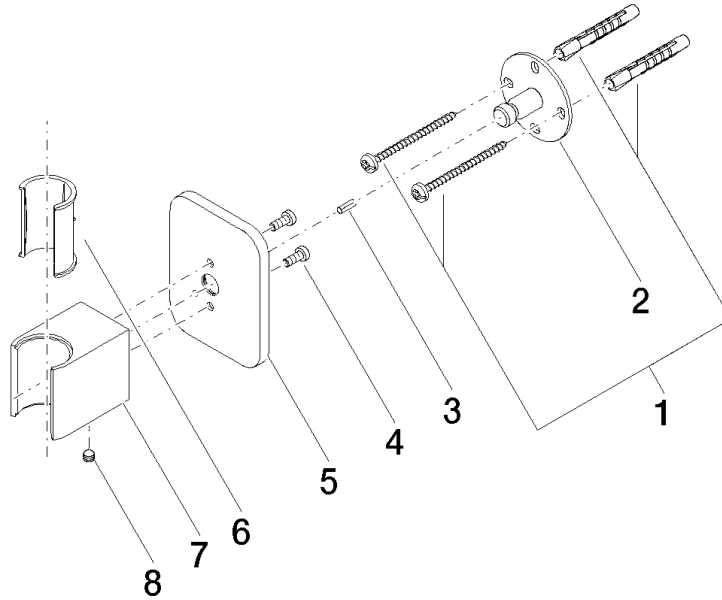

LISSÉ Wall bracket - Brushed Light Gold

28 050 845 Product version from 3/2/2021

- rosette 60 x 78 mm

| | | |
|---|-----------------------|---------------|
|  | Brushed Light Gold | 28 050 845-27 |
|  | Chrome | 28 050 845-00 |
|  | Brushed Platinum | 28 050 845-06 |
|  | Dark Chrome | 28 050 845-19 |
|  | Matte Black | 28 050 845-33 |
|  | Brushed Chrome | 28 050 845-93 |
|  | Brushed Dark Platinum | 28 050 845-99 |

LISSÉ Wall bracket - Brushed Light Gold

28 050 845 Product version from 3/2/2021

mm [inches]

LISSÉ Wall bracket - Brushed Light Gold

28 050 845 Product version from 3/2/2021

Parts for other finishes can be found here: [Chrome](#)

Spare parts list

| No. | Item Number | Name | Quantity used | Delivery time |
|-----|--------------------|------------|---------------|---------------|
| 1 | 05 30 31 025 00 90 | fixing set | 1 | 2 |
| 2 | 09 30 11 041 90 | disc | 1 | 2 |
| 3 | 09 31 11 026 90 | pin | 1 | 2 |
| 4 | 09 30 30 054 90 | screw | 2 | 2 |
| 5 | 09 27 84 022-27 | rosette | 1 | 60 |
| 6 | 09 18 40 078 90 | sleeve | 1 | 2 |
| 7 | 09 17 20 044-27 | holder | 1 | 60 |
| 8 | 90 31 11 112 00 90 | pin | 1 | 2 |