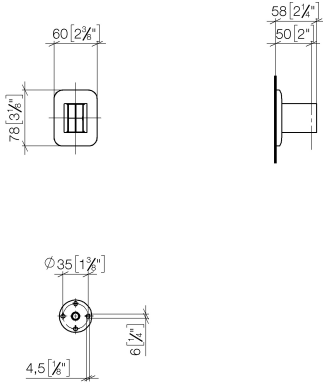

LISSÉ Wall bracket - Brushed Light Gold

28 050 845 Product version from 3/2/2021

- rosette 60 x 78 mm

| | | |
|---|-----------------------|---------------|
|  | Brushed Light Gold | 28 050 845-27 |
|  | Chrome | 28 050 845-00 |
|  | Brushed Platinum | 28 050 845-06 |
|  | Dark Chrome | 28 050 845-19 |
|  | Matte Black | 28 050 845-33 |
|  | Brushed Chrome | 28 050 845-93 |
|  | Brushed Dark Platinum | 28 050 845-99 |

LISSÉ Wall bracket - Brushed Light Gold

28 050 845 Product version from 3/2/2021

mm [inches]

LISSÉ Wall bracket - Brushed Light Gold

28 050 845 Product version from 3/2/2021

Parts for other finishes can be found here: [Chrome](#)

Spare parts list

| No. | Item Number | Name | Quantity used | Delivery time |
|-----|--------------------|------------|---------------|---------------|
| 1 | 05 30 31 025 00 90 | fixing set | 1 | 2 |
| 2 | 09 30 11 041 90 | disc | 1 | 2 |
| 3 | 09 31 11 026 90 | pin | 1 | 2 |
| 4 | 09 30 30 054 90 | screw | 2 | 2 |
| 5 | 09 27 84 022-27 | rosette | 1 | 60 |
| 6 | 09 18 40 078 90 | sleeve | 1 | 2 |
| 7 | 09 17 20 044-27 | holder | 1 | 60 |
| 8 | 90 31 11 112 00 90 | pin | 1 | 2 |