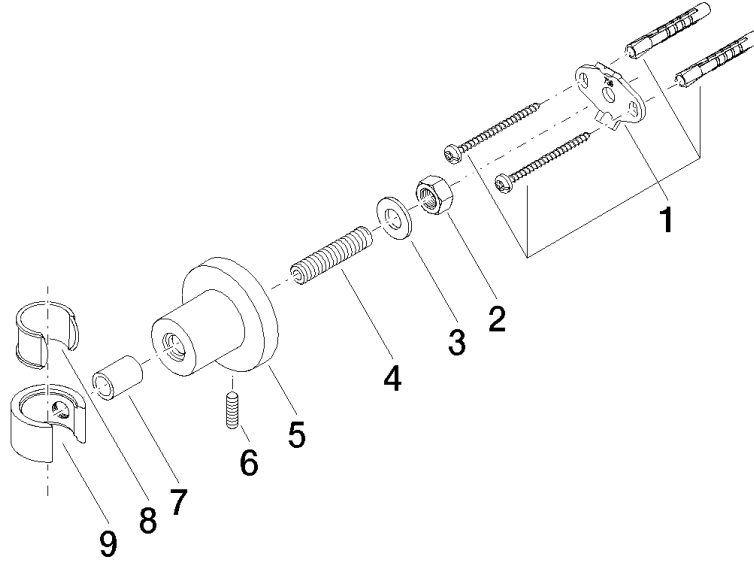

28 050 892

● rosette Ø 55 mm

	Chrome	28 050 892-00
	Brushed Platinum	28 050 892-06
	Platinum	28 050 892-08
	Dark Chrome	28 050 892-19
	Brushed Durabronze (23kt Gold)	28 050 892-28
	Matte Black	28 050 892-33
	Brushed Bronze	28 050 892-42
	Brushed Champagne (22kt Gold)	28 050 892-46
	Champagne (22kt Gold)	28 050 892-47
	Brushed Chrome	28 050 892-93
	Brushed Dark Platinum	28 050 892-99

28 050 892

mm [inches]

28 050 892

Product version from 4/1/2024

Parts for other
finishes can be found
here: Brushed
Platinum

TARA Wall bracket - Chrome

TARA

28 050 892

Spare parts list

Product version from 4/1/2024

No.	Item Number	Name	Quantity used	Delivery time
	05 17 20 739 00 90	fixing set	9	2