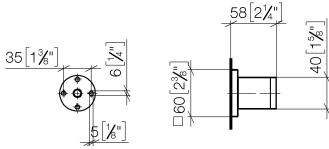

Wall bracket - Brushed Platinum

IMO

28 050 980

● rosette 60 x 60 mm

Fits: IMO, MEM, CL.1, CYO

	Brushed Platinum	28 050 980-06
	Chrome	28 050 980-00
	Platinum	28 050 980-08
	Dark Chrome	28 050 980-19
	Brushed Light Gold	28 050 980-27
	Brushed Durabronze (23kt Gold)	28 050 980-28
	Matte Black	28 050 980-33
	Brushed Champagne (22kt Gold)	28 050 980-46
	Champagne (22kt Gold)	28 050 980-47
	Brushed Chrome	28 050 980-93
	Brushed Dark Platinum	28 050 980-99

28 050 980

mm [inches]

28 050 980

Product version up to 3/2/2021

Product version from 3/2/2021

Parts for other
finishes can be found
here: [Chrome](#)

Wall bracket - Brushed Platinum

IMO