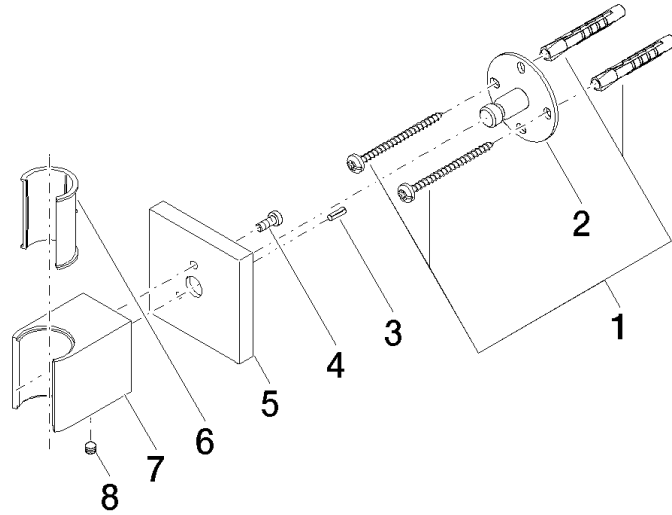

Wall bracket - Brushed Platinum

IMO

28 050 980

● rosette 60 x 60 mm

Fits: IMO, MEM, CL.1, CYO

	Brushed Platinum	28 050 980-06
	Chrome	28 050 980-00
	Platinum	28 050 980-08
	Dark Chrome	28 050 980-19
	Brushed Light Gold	28 050 980-27
	Brushed Durabronze (23kt Gold)	28 050 980-28
	Matte Black	28 050 980-33
	Brushed Champagne (22kt Gold)	28 050 980-46
	Champagne (22kt Gold)	28 050 980-47
	Brushed Chrome	28 050 980-93
	Brushed Dark Platinum	28 050 980-99

28 050 980

mm [inches]

28 050 980

Product version up to 3/2/2021

Product version from 3/2/2021

Parts for other
finishes can be found
here: [Chrome](#)

Wall bracket - Brushed Platinum

IMO