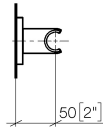

Wall bracket - Brushed Platinum

IMO

28 050 980

● rosette 60 x 60 mm

Fits: IMO, MEM, CL.1, CYO

	Brushed Platinum	28 050 980-06
	Chrome	28 050 980-00
	Platinum	28 050 980-08
	Dark Chrome	28 050 980-19
	Brushed Light Gold	28 050 980-27
	Brushed Durabronze (23kt Gold)	28 050 980-28
	Matte Black	28 050 980-33
	Brushed Champagne (22kt Gold)	28 050 980-46
	Champagne (22kt Gold)	28 050 980-47
	Brushed Chrome	28 050 980-93
	Brushed Dark Platinum	28 050 980-99

28 050 980

mm [inches]

28 050 980

Product version up to 3/2/2021

Product version from 3/2/2021

Parts for other
finishes can be found
here: [Chrome](#)

Wall bracket - Brushed Platinum

IMO