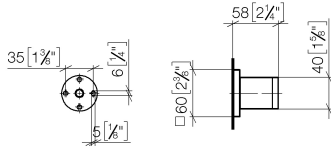

Wall bracket - Brushed Durabron (23kt Gold)

IMO

28 050 980

• rosette 60 x 60 mm

Fits: IMO, MEM, CL.1, CYO

	Brushed Durabron (23kt Gold)	28 050 980-28
	Chrome	28 050 980-00
	Brushed Platinum	28 050 980-06
	Platinum	28 050 980-08
	Dark Chrome	28 050 980-19
	Brushed Light Gold	28 050 980-27
	Matte Black	28 050 980-33
	Brushed Champagne (22kt Gold)	28 050 980-46
	Champagne (22kt Gold)	28 050 980-47
	Brushed Chrome	28 050 980-93
	Brushed Dark Platinum	28 050 980-99

28 050 980

mm [inches]

28 050 980

Product version up to 3/2/2021

Product version from 3/2/2021

Parts for other
finishes can be found
here: [Chrome](#)

Wall bracket - Brushed Durabronz (23kt Gold)

IMO