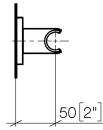

Wall bracket - Brushed Durabron (23kt Gold)

IMO

28 050 980

• rosette 60 x 60 mm

Fits: IMO, MEM, CL.1, CYO

	Brushed Durabron (23kt Gold)	28 050 980-28
	Chrome	28 050 980-00
	Brushed Platinum	28 050 980-06
	Platinum	28 050 980-08
	Dark Chrome	28 050 980-19
	Brushed Light Gold	28 050 980-27
	Matte Black	28 050 980-33
	Brushed Champagne (22kt Gold)	28 050 980-46
	Champagne (22kt Gold)	28 050 980-47
	Brushed Chrome	28 050 980-93
	Brushed Dark Platinum	28 050 980-99

28 050 980

mm [inches]

28 050 980

Product version up to 3/2/2021

Product version from 3/2/2021

Parts for other
finishes can be found
here: [Chrome](#)

Wall bracket - Brushed Durabronz (23kt Gold)

IMO