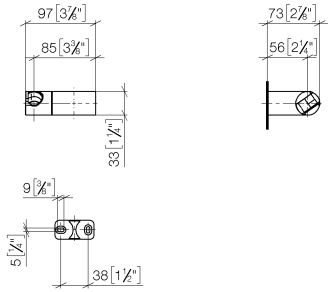

28 060 970

● pivotable 75°

Fits: IMO, LULU, MADISON, MEM, TARA,  
CL.1, LISSÉ, VAIA, META, CYO

	Chrome	28 060 970-00
	Brushed Platinum	28 060 970-06
	Platinum	28 060 970-08
	Dark Brass matt	28 060 970-16
	Dark Chrome	28 060 970-19
	Light Gold	28 060 970-26
	Brushed Light Gold	28 060 970-27
	Brushed Durabronze (23kt Gold)	28 060 970-28
	Matte Black	28 060 970-33
	Brushed Bronze	28 060 970-42
	Brushed Champagne (22kt Gold)	28 060 970-46
	Champagne (22kt Gold)	28 060 970-47
	Brushed Chrome	28 060 970-93
	Brushed Dark Platinum	28 060 970-99

# Wall bracket swivel - Chrome

28 060 970

mm [inches]

28 060 970

**Product version from 10/1/2023**

Parts for other  
finishes can be found  
here: Brushed  
Platinum

#### Product version from 10/1/2023

No.	Item Number	Name	Quantity used	Delivery time
	09 12 12 212 90	sleeve	5	2