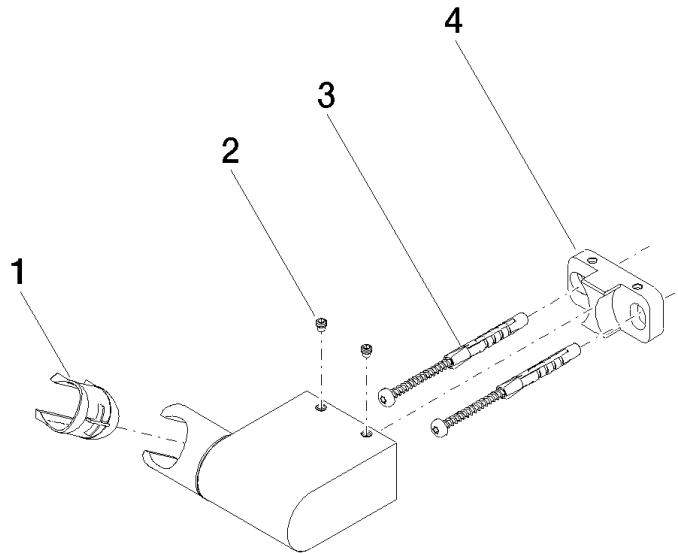

28 060 970

● pivotable 75°

Fits: IMO, LULU, MADISON, MEM, TARA,  
CL.1, LISSÉ, VAIA, META, CYO

	Chrome	28 060 970-00
	Brushed Platinum	28 060 970-06
	Platinum	28 060 970-08
	Dark Brass matt	28 060 970-16
	Dark Chrome	28 060 970-19
	Light Gold	28 060 970-26
	Brushed Light Gold	28 060 970-27
	Brushed Durabronze (23kt Gold)	28 060 970-28
	Matte Black	28 060 970-33
	Brushed Bronze	28 060 970-42
	Brushed Champagne (22kt Gold)	28 060 970-46
	Champagne (22kt Gold)	28 060 970-47
	Brushed Chrome	28 060 970-93
	Brushed Dark Platinum	28 060 970-99

# Wall bracket swivel - Chrome

28 060 970

mm [inches]

28 060 970

**Product version from 10/1/2023**

Parts for other  
finishes can be found  
here: Brushed  
Platinum

## Wall bracket swivel - Chrome

IMO

28 060 970

#### Product version from 10/1/2023

No.	Item Number	Name	Quantity used	Delivery time
	09 12 12 212 90	sleeve	5	2