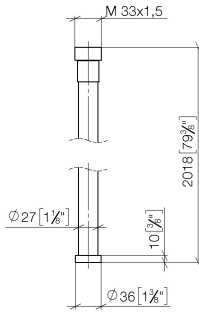

WATER TUBE Kneipp hose white 2000 mm - Chrome

28 285 979

- hose nozzle with sleeve M33
- with holding ring

	Chrome	28 285 979-00
	Brushed Platinum	28 285 979-06
	Platinum	28 285 979-08
	Dark Chrome	28 285 979-19
	Brushed Durabronze (23kt Gold)	28 285 979-28
	Matte Black	28 285 979-33
	Brushed Champagne (22kt Gold)	28 285 979-46
	Champagne (22kt Gold)	28 285 979-47
	Brushed Chrome	28 285 979-93
	Brushed Dark Platinum	28 285 979-99

WATER TUBE Kneipp hose white 2000 mm - Chrome

28 285 979

mm [inches]

Flow rate chart

WATER TUBE Kneipp hose white 2000 mm - Chrome

28 285 979

WATER TUBE Kneipp hose white 2000 mm - Chrome

28 285 979

Spare parts list

No.	Item Number	Name	Quantity used	Delivery time
	09 14 20 003 90	seal	2	2