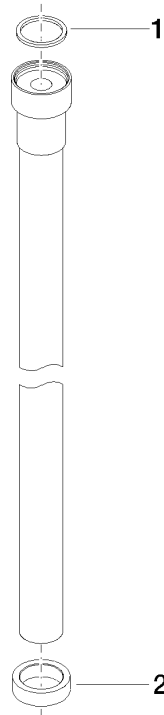

WATER TUBE Kneipp hose white 2000 mm - Chrome

28 285 979

- hose nozzle with sleeve M33
- with holding ring

	Chrome	28 285 979-00
	Brushed Platinum	28 285 979-06
	Platinum	28 285 979-08
	Dark Chrome	28 285 979-19
	Brushed Durabronze (23kt Gold)	28 285 979-28
	Matte Black	28 285 979-33
	Brushed Champagne (22kt Gold)	28 285 979-46
	Champagne (22kt Gold)	28 285 979-47
	Brushed Chrome	28 285 979-93
	Brushed Dark Platinum	28 285 979-99

WATER TUBE Kneipp hose white 2000 mm - Chrome

28 285 979

mm [inches]

Flow rate chart

WATER TUBE Kneipp hose white 2000 mm - Chrome

28 285 979

WATER TUBE Kneipp hose white 2000 mm - Chrome

28 285 979

Spare parts list

No.	Item Number	Name	Quantity used	Delivery time
	09 14 20 003 90	seal	2	2