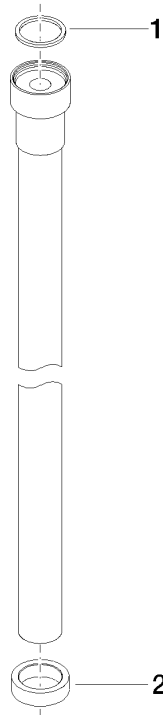

WATER TUBE Kneipp hose white 2000 mm - Champagne (22kt Gold)

28 285 979

- hose nozzle with sleeve M33
- with holding ring

	Champagne (22kt Gold)	28 285 979-47
	Chrome	28 285 979-00
	Brushed Platinum	28 285 979-06
	Platinum	28 285 979-08
	Dark Chrome	28 285 979-19
	Brushed Durabronze (23kt Gold)	28 285 979-28
	Matte Black	28 285 979-33
	Brushed Champagne (22kt Gold)	28 285 979-46
	Brushed Chrome	28 285 979-93
	Brushed Dark Platinum	28 285 979-99

WATER TUBE Kneipp hose white 2000 mm - Champagne (22kt Gold)

28 285 979

mm [inches]

Flow rate chart

WATER TUBE Kneipp hose white 2000 mm - Champagne (22kt Gold)

28 285 979

Parts for other finishes can be found here: [Chrome](#)

WATER TUBE Kneipp hose white 2000 mm - Champagne (22kt Gold)

28 285 979

Spare parts list