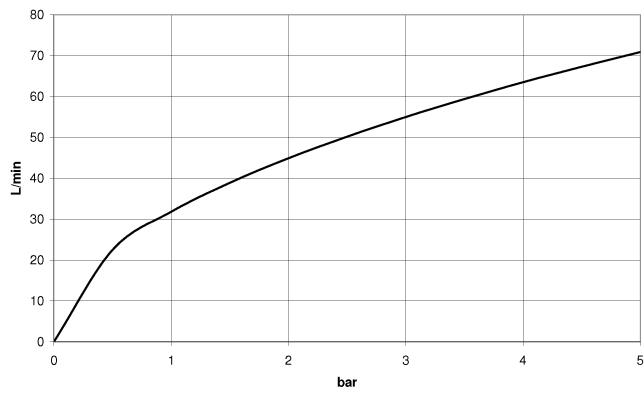

WATER TUBE Kneipp hose black 2000 mm - Platinum

28 286 979

- hose nozzle with sleeve M33
- with holding ring

	Platinum	28 286 979-08
	Chrome	28 286 979-00
	Brushed Platinum	28 286 979-06
	Dark Chrome	28 286 979-19
	Brushed Durabronze (23kt Gold)	28 286 979-28
	Matte Black	28 286 979-33
	Brushed Champagne (22kt Gold)	28 286 979-46
	Champagne (22kt Gold)	28 286 979-47
	Brushed Chrome	28 286 979-93
	Brushed Dark Platinum	28 286 979-99

WATER TUBE Kneipp hose black 2000 mm - Platinum

28 286 979

mm [inches]

Flow rate chart

WATER TUBE Kneipp hose black 2000 mm - Platinum

28 286 979

Parts for other finishes can be found here: [Chrome](#)

Spare parts list

No.	Item Number	Name	Quantity used	Delivery time
2	09 14 20 003 90	seal	1	2
3	09 28 10 116-13	ring	1	30