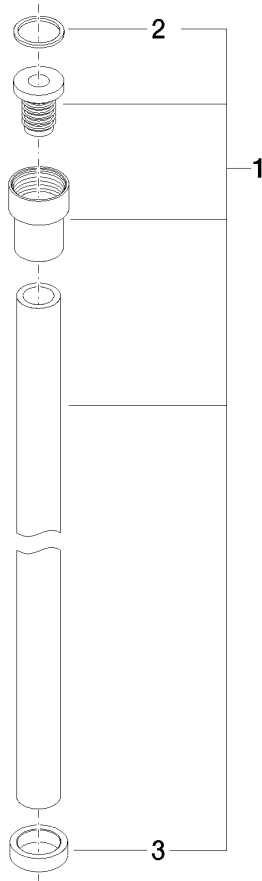

WATER TUBE Kneipp hose black 2000 mm - Platinum

28 286 979

- hose nozzle with sleeve M33
- with holding ring

	Platinum	28 286 979-08
	Chrome	28 286 979-00
	Brushed Platinum	28 286 979-06
	Dark Chrome	28 286 979-19
	Brushed Durabronze (23kt Gold)	28 286 979-28
	Matte Black	28 286 979-33
	Brushed Champagne (22kt Gold)	28 286 979-46
	Champagne (22kt Gold)	28 286 979-47
	Brushed Chrome	28 286 979-93
	Brushed Dark Platinum	28 286 979-99

WATER TUBE Kneipp hose black 2000 mm - Platinum

28 286 979

mm [inches]

Flow rate chart

WATER TUBE Kneipp hose black 2000 mm - Platinum

28 286 979

Parts for other finishes can be found here: [Chrome](#)

Spare parts list

No.	Item Number	Name	Quantity used	Delivery time
2	09 14 20 003 90	seal	1	2
3	09 28 10 116-13	ring	1	30