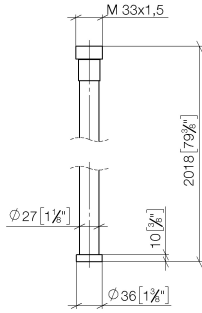

WATER TUBE Kneipp hose black 2000 mm - Brushed Champagne (22kt Gold)

28 286 979

- hose nozzle with sleeve M33
- with holding ring

	Brushed Champagne (22kt Gold)	28 286 979-46
	Chrome	28 286 979-00
	Brushed Platinum	28 286 979-06
	Platinum	28 286 979-08
	Dark Chrome	28 286 979-19
	Brushed Durabronze (23kt Gold)	28 286 979-28
	Matte Black	28 286 979-33
	Champagne (22kt Gold)	28 286 979-47
	Brushed Chrome	28 286 979-93
	Brushed Dark Platinum	28 286 979-99

# WATER TUBE Kneipp hose black 2000 mm - Brushed Champagne (22kt Gold)

28 286 979

mm [inches]

## Flow rate chart