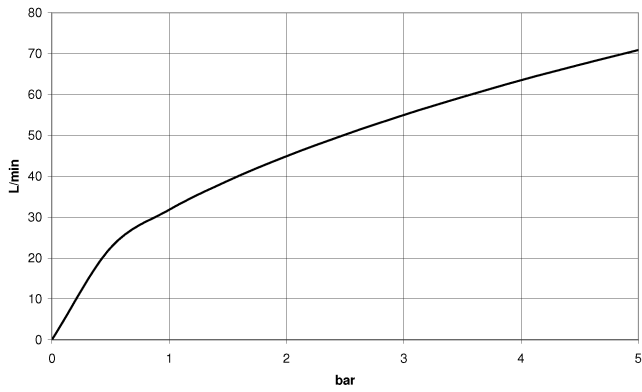

WATER TUBE Kneipp hose black 2000 mm - Brushed Champagne (22kt Gold)

28 286 979

- hose nozzle with sleeve M33
- with holding ring

	Brushed Champagne (22kt Gold)	28 286 979-46
	Chrome	28 286 979-00
	Brushed Platinum	28 286 979-06
	Platinum	28 286 979-08
	Dark Chrome	28 286 979-19
	Brushed Durabronze (23kt Gold)	28 286 979-28
	Matte Black	28 286 979-33
	Champagne (22kt Gold)	28 286 979-47
	Brushed Chrome	28 286 979-93
	Brushed Dark Platinum	28 286 979-99

# WATER TUBE Kneipp hose black 2000 mm - Brushed Champagne (22kt Gold)

28 286 979

mm [inches]

## Flow rate chart