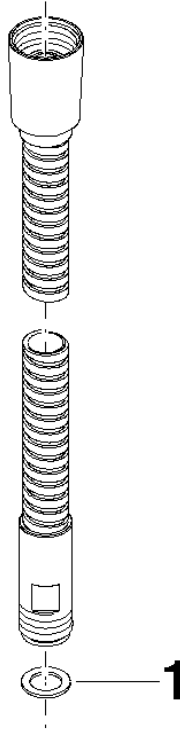

Metal shower hose 1/2" x 3/8" x 1750 mm - Brushed Bronze

28 322 970 Product version from 4/1/2024

• WRAS

	Brushed Bronze	28 322 970-42
	Chrome	28 322 970-00
	Brushed Platinum	28 322 970-06
	Platinum	28 322 970-08
	Durabronze (23kt Gold)	28 322 970-09
	Dark Brass matt	28 322 970-16
	Dark Chrome	28 322 970-19
	Light Gold	28 322 970-26
	Brushed Light Gold	28 322 970-27
	Brushed Durabronze (23kt Gold)	28 322 970-28
	Matte Black	28 322 970-33
	Brushed Champagne (22kt Gold)	28 322 970-46
	Champagne (22kt Gold)	28 322 970-47
	Brushed Chrome	28 322 970-93
	Brushed Dark Platinum	28 322 970-99

Metal shower hose 1/2" x 3/8" x 1750 mm - Brushed Bronze

28 322 970 Product version from 4/1/2024

Metal shower hose 1/2" x 3/8" x 1750 mm - Brushed Bronze

28 322 970 Product version from 4/1/2024

Parts for other finishes can be found here: [Chrome](#)

Spare parts list

No.	Item Number	Name	Quantity used	Delivery time
1	90 14 20 026 00 90	seal	1	2