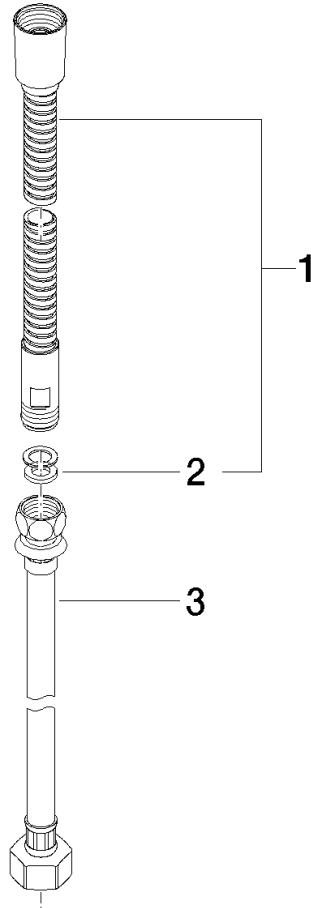

## Metal shower hose in two parts 1/2" x 3/8" x 2250 mm - Brushed Platinum

28 323 970 Product version from 10/1/2023

	Brushed Platinum	28 323 970-06
	Chrome	28 323 970-00
	Platinum	28 323 970-08
	Durabronze (23kt Gold)	28 323 970-09
	Dark Chrome	28 323 970-19
	Light Gold	28 323 970-26
	Brushed Light Gold	28 323 970-27
	Brushed Durabronze (23kt Gold)	28 323 970-28
	Matte Black	28 323 970-33
	Brushed Bronze	28 323 970-42
	Brushed Champagne (22kt Gold)	28 323 970-46
	Champagne (22kt Gold)	28 323 970-47
	Brushed Chrome	28 323 970-93
	Brushed Dark Platinum	28 323 970-99

## Metal shower hose in two parts 1/2" x 3/8" x 2250 mm - Brushed Platinum

---

28 323 970 Product version from 10/1/2023

## Metal shower hose in two parts 1/2" x 3/8" x 2250 mm - Brushed Platinum

---

28 323 970 Product version from 10/1/2023

**Metal shower hose in two parts 1/2" x 3/8" x 2250 mm - Brushed Platinum**

28 323 970 Product version from 10/1/2023

Parts for other finishes can be found here: [Chrome](#)

**Spare parts list**

No.	Item Number	Name	Quantity used	Delivery time
1	28 322 970-06	Metal shower hose 1/2" x 3/8" x 1750 mm - Brushed Platinum	1	2
2	90 14 20 026 00 90	seal	1	2
3	12 505 970 90	High pressure hose 1/2" x 3/8" x 500 mm -	1	2