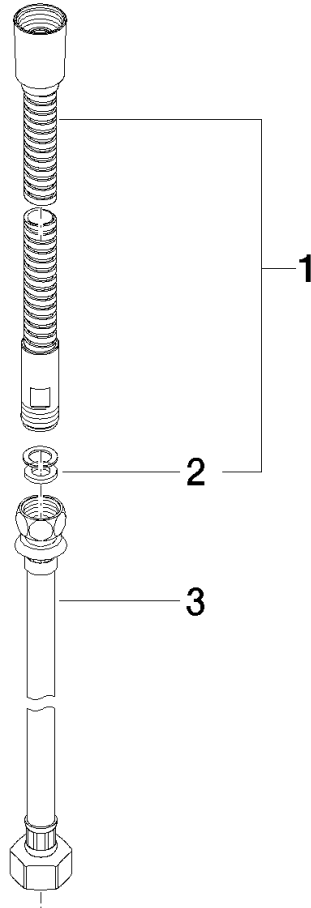

Metal shower hose in two parts 1/2" x 3/8" x 2250 mm - Durabronze (23kt Gold)

28 323 970 Product version from 10/1/2023

	Durabronze (23kt Gold)	28 323 970-09
	Chrome	28 323 970-00
	Brushed Platinum	28 323 970-06
	Platinum	28 323 970-08
	Dark Chrome	28 323 970-19
	Light Gold	28 323 970-26
	Brushed Light Gold	28 323 970-27
	Brushed Durabronze (23kt Gold)	28 323 970-28
	Matte Black	28 323 970-33
	Brushed Bronze	28 323 970-42
	Brushed Champagne (22kt Gold)	28 323 970-46
	Champagne (22kt Gold)	28 323 970-47
	Brushed Chrome	28 323 970-93
	Brushed Dark Platinum	28 323 970-99

Metal shower hose in two parts 1/2" x 3/8" x 2250 mm - Durabronz (23kt Gold)

28 323 970 Product version from 10/1/2023

Metal shower hose in two parts 1/2" x 3/8" x 2250 mm - Durabronz (23kt Gold)

28 323 970 Product version from 10/1/2023

Metal shower hose in two parts 1/2" x 3/8" x 2250 mm - Durabronz (23kt Gold)

28 323 970 Product version from 10/1/2023

Parts for other finishes can be found here: [Chrome](#)

Spare parts list

No.	Item Number	Name	Quantity used	Delivery time
1	28 322 970-09	Metal shower hose 1/2" x 3/8" x 1750 mm - Durabronz (23kt Gold)	1	40
2	90 14 20 026 00 90	seal	1	2
3	12 505 970 90	High pressure hose 1/2" x 3/8" x 500 mm -	1	2