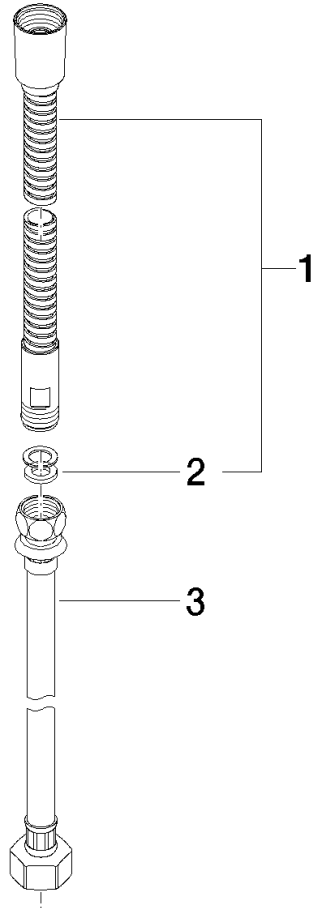

Metal shower hose in two parts 1/2" x 3/8" x 2250 mm - Brushed Light Gold

28 323 970 Product version from 10/1/2023

	Brushed Light Gold	28 323 970-27
	Chrome	28 323 970-00
	Brushed Platinum	28 323 970-06
	Platinum	28 323 970-08
	Durabass (23kt Gold)	28 323 970-09
	Dark Chrome	28 323 970-19
	Light Gold	28 323 970-26
	Brushed Durabass (23kt Gold)	28 323 970-28
	Matte Black	28 323 970-33
	Brushed Bronze	28 323 970-42
	Brushed Champagne (22kt Gold)	28 323 970-46
	Champagne (22kt Gold)	28 323 970-47
	Brushed Chrome	28 323 970-93
	Brushed Dark Platinum	28 323 970-99

Metal shower hose in two parts 1/2" x 3/8" x 2250 mm - Brushed Light Gold

28 323 970 Product version from 10/1/2023

Metal shower hose in two parts 1/2" x 3/8" x 2250 mm - Brushed Light Gold

28 323 970 Product version from 10/1/2023

Metal shower hose in two parts 1/2" x 3/8" x 2250 mm - Brushed Light Gold

28 323 970 Product version from 10/1/2023

Parts for other finishes can be found here: [Chrome](#)

Spare parts list

No.	Item Number	Name	Quantity used	Delivery time
1	28 322 970-27	Metal shower hose 1/2" x 3/8" x 1750 mm - Brushed Light Gold	1	30
2	90 14 20 026 00 90	seal	1	2
3	12 505 970 90	High pressure hose 1/2" x 3/8" x 500 mm -	1	2