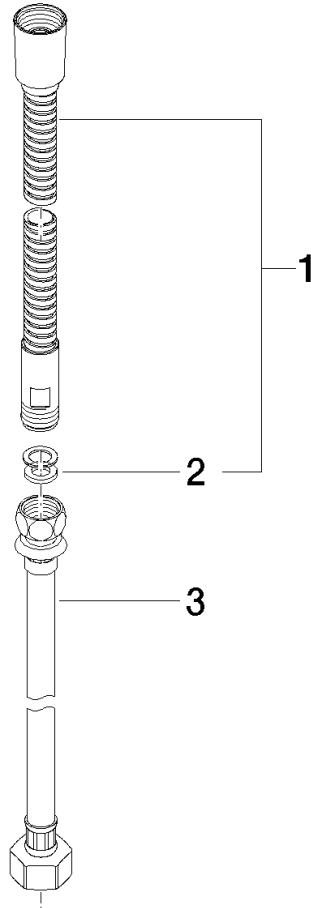

Metal shower hose in two parts 1/2" x 3/8" x 2250 mm - Brushed Champagne (22kt Gold)

28 323 970 Product version from 10/1/2023

	Brushed Champagne (22kt Gold)	28 323 970-46
	Chrome	28 323 970-00
	Brushed Platinum	28 323 970-06
	Platinum	28 323 970-08
	Durabass (23kt Gold)	28 323 970-09
	Dark Chrome	28 323 970-19
	Light Gold	28 323 970-26
	Brushed Light Gold	28 323 970-27
	Brushed Durabass (23kt Gold)	28 323 970-28
	Matte Black	28 323 970-33
	Brushed Bronze	28 323 970-42
	Champagne (22kt Gold)	28 323 970-47
	Brushed Chrome	28 323 970-93
	Brushed Dark Platinum	28 323 970-99

Metal shower hose in two parts 1/2" x 3/8" x 2250 mm - Brushed Champagne (22kt Gold)

28 323 970 Product version from 10/1/2023

Metal shower hose in two parts 1/2" x 3/8" x 2250 mm - Brushed Champagne (22kt Gold)

28 323 970 Product version from 10/1/2023

**Metal shower hose in two parts 1/2" x 3/8" x 2250 mm - Brushed Champagne
(22kt Gold)**

28 323 970 Product version from 10/1/2023

Parts for other
finishes can be found
here: [Chrome](#)

Spare parts list

No.	Item Number	Name	Quantity used	Delivery time
1	28 322 970-46	Metal shower hose 1/2" x 3/8" x 1750 mm - Brushed Champagne (22kt Gold)	1	30
2	90 14 20 026 00 90	seal	1	2
3	12 505 970 90	High pressure hose 1/2" x 3/8" x 500 mm -	1	2