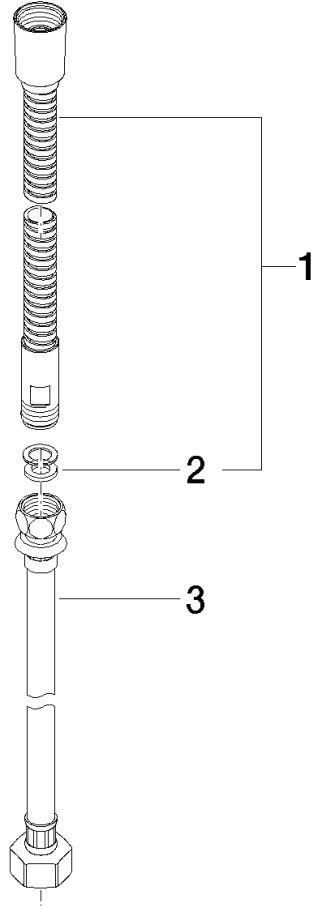

## Metal shower hose in two parts 1/2" x 3/8" x 2250 mm - Brushed Dark Platinum

28 323 970 Product version from 10/1/2023

	Brushed Dark Platinum	28 323 970-99
	Chrome	28 323 970-00
	Brushed Platinum	28 323 970-06
	Platinum	28 323 970-08
	Durabass (23kt Gold)	28 323 970-09
	Dark Chrome	28 323 970-19
	Light Gold	28 323 970-26
	Brushed Light Gold	28 323 970-27
	Brushed Durabass (23kt Gold)	28 323 970-28
	Matte Black	28 323 970-33
	Brushed Bronze	28 323 970-42
	Brushed Champagne (22kt Gold)	28 323 970-46
	Champagne (22kt Gold)	28 323 970-47
	Brushed Chrome	28 323 970-93

## Metal shower hose in two parts 1/2" x 3/8" x 2250 mm - Brushed Dark Platinum

---

28 323 970 Product version from 10/1/2023

## Metal shower hose in two parts 1/2" x 3/8" x 2250 mm - Brushed Dark Platinum

---

28 323 970 Product version from 10/1/2023

**Metal shower hose in two parts 1/2" x 3/8" x 2250 mm - Brushed Dark Platinum**

28 323 970 Product version from 10/1/2023

Parts for other finishes can be found here: [Chrome](#)

**Spare parts list**

No.	Item Number	Name	Quantity used	Delivery time
1	28 322 970-99	Metal shower hose 1/2" x 3/8" x 1750 mm - Brushed Dark Platinum	1	2
2	90 14 20 026 00 90	seal	1	2
3	12 505 970 90	High pressure hose 1/2" x 3/8" x 500 mm -	1	2