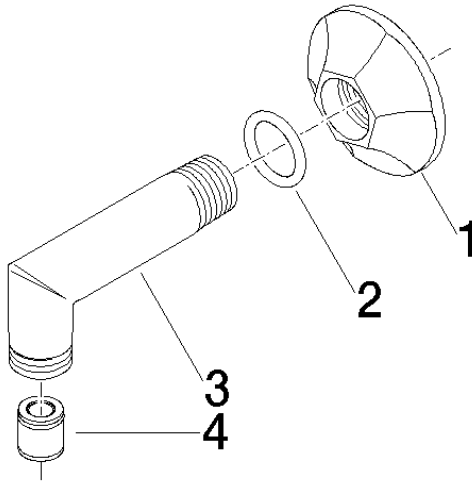

28 450 370

- 1/2" shower outlet
- rosette Ø 60 mm
- 1/2" connection
- WRAS 240502026

Intrinsic protection against back flow.

	Chrome	28 450 370-00
	Chrome	28 450 370-00 0010
	Brushed Platinum	28 450 370-06
	Brushed Platinum	28 450 370-06 0010
	Platinum	28 450 370-08
	Platinum	28 450 370-08 0010
	Durabass (23kt Gold)	28 450 370-09
	Durabass (23kt Gold)	28 450 370-09 0010
	Brushed Durabass (23kt Gold)	28 450 370-28
	Brushed Durabass (23kt Gold)	28 450 370-28 0010
	Brushed Dark Platinum	28 450 370-99
	Brushed Dark Platinum	28 450 370-99 0010

Recommended miscellaneous

Concealed wall elbow -

35 085 970 90

- max. recess depth 163 mm
- min. recess depth 90 mm

28 450 370

Flow rate chart

Codes & Standards

EN 1717

Scottish Water
Byelaws

UK Water Supply
Regulations

MADISON Wall elbow - Chrome

MADISON

28 450 370

Certificates

Belgaqua_21-381-2 WRAS_240502

28 450 370

Product version up to 7/6/2018

Product version from 7/6/2018

MADISON Wall elbow - Chrome

MADISON

28 450 370

Spare parts list

Product version up to 7/6/2018

Product version from 7/6/2018