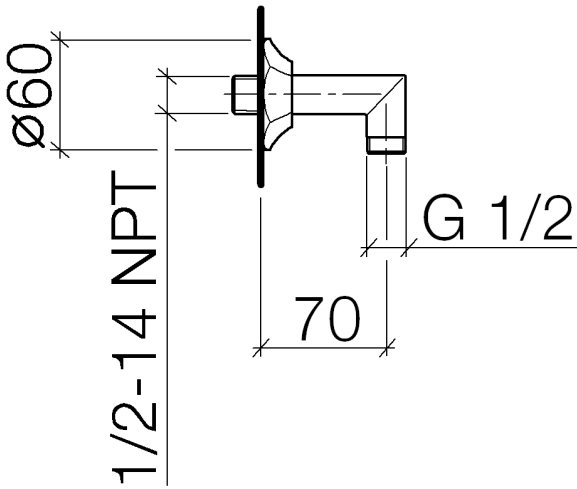

28 450 370

- 1/2" shower outlet
- rosette Ø 60 mm
- 1/2" connection
- WRAS 240502026

Intrinsic protection against back flow.

	Chrome	28 450 370-00
	Chrome	28 450 370-00 0010
	Brushed Platinum	28 450 370-06
	Brushed Platinum	28 450 370-06 0010
	Platinum	28 450 370-08
	Platinum	28 450 370-08 0010
	Durabass (23kt Gold)	28 450 370-09
	Durabass (23kt Gold)	28 450 370-09 0010
	Brushed Durabass (23kt Gold)	28 450 370-28
	Brushed Durabass (23kt Gold)	28 450 370-28 0010
	Brushed Dark Platinum	28 450 370-99
	Brushed Dark Platinum	28 450 370-99 0010

Recommended miscellaneous

Concealed wall elbow -

35 085 970 90

- max. recess depth 163 mm
- min. recess depth 90 mm

28 450 370

Flow rate chart

Codes & Standards

EN 1717

Scottish Water
Byelaws

UK Water Supply
Regulations

MADISON Wall elbow - Chrome

MADISON

28 450 370

Certificates

Belgaqua_21-381-2 WRAS_240502

28 450 370

No.	Item Number	Name	Quantity used	Delivery time
	09 27 37 003-00	rosette	4	10