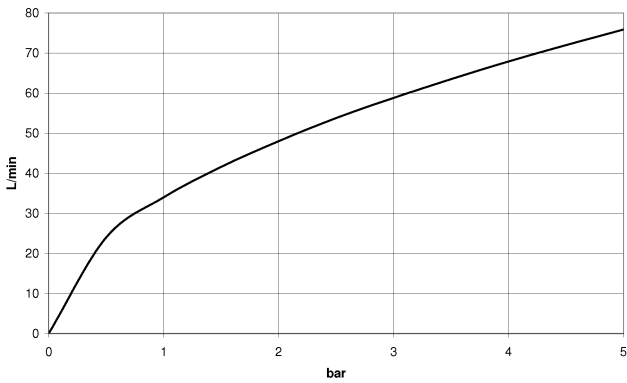

MADISON Wall elbow - Platinum

28 450 370 Product version from 7/6/2018

- 1/2" shower outlet
- rosette Ø 60 mm
- 1/2" connection
- WRAS

Intrinsic protection against back flow.

	Platinum	28 450 370-08
	Chrome	28 450 370-00
	Chrome	28 450 370-00 0010
	Brushed Platinum	28 450 370-06
	Brushed Platinum	28 450 370-06 0010
	Platinum	28 450 370-08 0010
	Durabrand (23kt Gold)	28 450 370-09
	Durabrand (23kt Gold)	28 450 370-09 0010
	Brushed Durabrand (23kt Gold)	28 450 370-28
	Brushed Durabrand (23kt Gold)	28 450 370-28 0010
	Brushed Dark Platinum	28 450 370-99
	Brushed Dark Platinum	28 450 370-99 0010

Recommended miscellaneous

Concealed wall elbow -

35 085 970 90

- max. recess depth mm
- min. recess depth mm

MADISON Wall elbow - Platinum

28 450 370 Product version from 7/6/2018

Flow rate chart

Codes & Standards