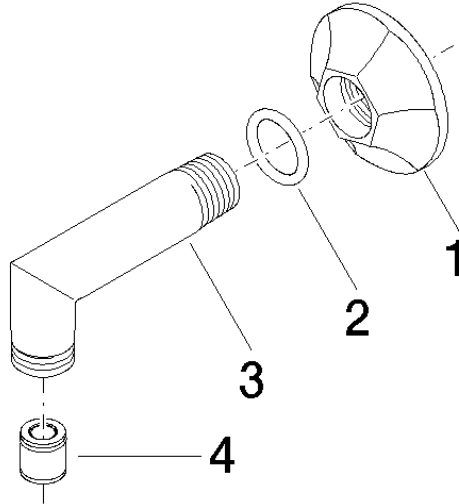

MADISON Wall elbow - Platinum

28 450 370 Product version from 7/6/2018

- 1/2" shower outlet
- rosette Ø 60 mm
- 1/2" connection
- WRAS

Intrinsic protection against back flow.

	Platinum	28 450 370-08
	Chrome	28 450 370-00
	Chrome	28 450 370-00 0010
	Brushed Platinum	28 450 370-06
	Brushed Platinum	28 450 370-06 0010
	Platinum	28 450 370-08 0010
	Durabrand (23kt Gold)	28 450 370-09
	Durabrand (23kt Gold)	28 450 370-09 0010
	Brushed Durabrand (23kt Gold)	28 450 370-28
	Brushed Durabrand (23kt Gold)	28 450 370-28 0010
	Brushed Dark Platinum	28 450 370-99
	Brushed Dark Platinum	28 450 370-99 0010

Recommended miscellaneous

Concealed wall elbow -

35 085 970 90

- max. recess depth mm
- min. recess depth mm

MADISON Wall elbow - Platinum

28 450 370 Product version from 7/6/2018

Flow rate chart

Codes & Standards

EN 1717

Scottish Water
Byelaws

UK Water Supply
Regulations

MADISON Wall elbow - Platinum

28 450 370 Product version from 7/6/2018

Certificates

Belgaqua_21-381-2 WRAS_240502

MADISON Wall elbow - Platinum

28 450 370 Product version from 7/6/2018

Spare parts list

No.	Item Number	Name	Quantity used	Delivery time
1	09 27 37 003-08	rosette	1	40
2	90 14 10 026 00 90	seal	1	2
3	09 11 03 021-08	connection	1	40
4	90 23 01 141 00 90	back-flow preventer	1	2