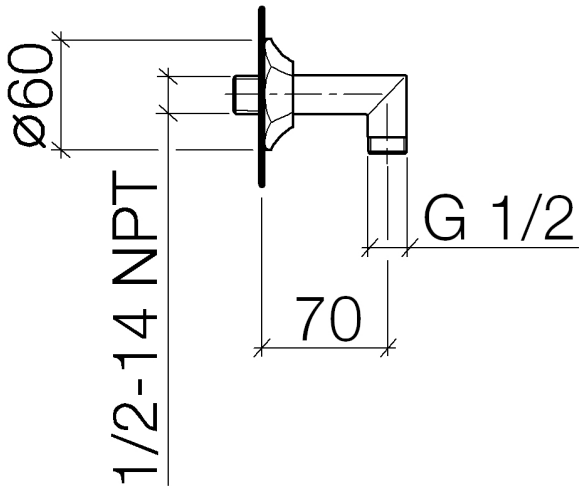

MADISON Wall elbow - Platinum

28 450 370 Product version from 7/6/2018

- 1/2" shower outlet
- rosette Ø 60 mm
- 1/2" connection
- WRAS

Intrinsic protection against back flow.

	Platinum	28 450 370-08
	Chrome	28 450 370-00
	Chrome	28 450 370-00 0010
	Brushed Platinum	28 450 370-06
	Brushed Platinum	28 450 370-06 0010
	Platinum	28 450 370-08 0010
	Durabrand (23kt Gold)	28 450 370-09
	Durabrand (23kt Gold)	28 450 370-09 0010
	Brushed Durabrand (23kt Gold)	28 450 370-28
	Brushed Durabrand (23kt Gold)	28 450 370-28 0010
	Brushed Dark Platinum	28 450 370-99
	Brushed Dark Platinum	28 450 370-99 0010

Recommended miscellaneous

Concealed wall elbow -

35 085 970 90

- max. recess depth mm
- min. recess depth mm

MADISON Wall elbow - Platinum

28 450 370 Product version from 7/6/2018

Flow rate chart

Codes & Standards

EN 1717

Scottish Water
Byelaws

UK Water Supply
Regulations

MADISON Wall elbow - Platinum

28 450 370 Product version from 7/6/2018

Certificates

Belgaqua_21-381-2 WRAS_240502

MADISON Wall elbow - Platinum

28 450 370 Product version from 7/6/2018

Spare parts list

No.	Item Number	Name	Quantity used	Delivery time
1	09 27 37 003-08	rosette	1	40
2	90 14 10 026 00 90	seal	1	2
3	09 11 03 021-08	connection	1	40
4	90 23 01 141 00 90	back-flow preventer	1	2