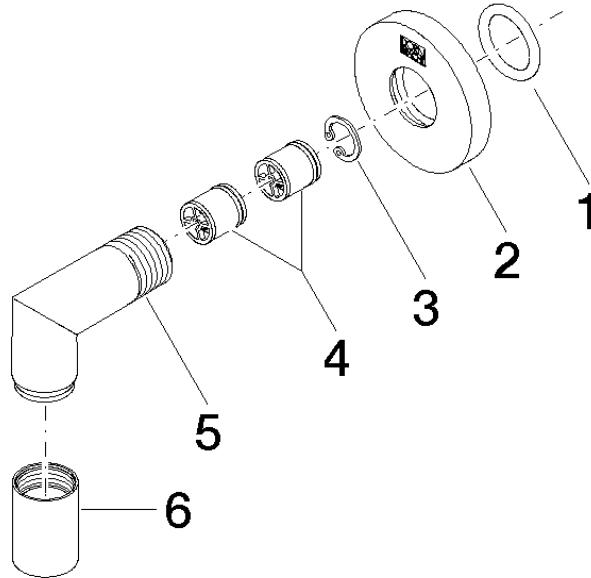

Wall elbow - Chrome

TARA

28 450 625

- 3/8" shower outlet
- rosette Ø 55 mm
- 1/2" connection
- WRAS 1811023

Intrinsic protection against back flow.

Fits: TARA, META

	Chrome	28 450 625-00
	Brushed Platinum	28 450 625-06
	Platinum	28 450 625-08
	Dark Chrome	28 450 625-19
	Light Gold	28 450 625-26
	Brushed Light Gold	28 450 625-27
	Brushed Durabronze (23kt Gold)	28 450 625-28
	Matte Black	28 450 625-33
	Brushed Bronze	28 450 625-42
	Brushed Champagne (22kt Gold)	28 450 625-46
	Champagne (22kt Gold)	28 450 625-47
	Brushed Chrome	28 450 625-93
	Brushed Dark Platinum	28 450 625-99

cUPC

EN 1717

Scottish Water
Byelaws

UK Water Supply
Regulations

XP P 41-280

Wall elbow - Chrome

TARA

28 450 625

Certificates

ACS_20 ACC LY

Belgaqua_21-381-2 IAPMO_4976

WRAS_240702

28 450 625

Product version up to 7/6/2018

Product version from 7/6/2018

Wall elbow - Chrome

TARA

28 450 625

Spare parts list

Product version up to 7/6/2018

Product version from 7/6/2018

No.	Item Number	Name	Quantity used	Delivery time
	90 14 10 026 00 90	seal	7	2