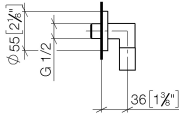

## Wall elbow - brushed chrome

28 450 625

- 3/8" shower outlet
- rosette Ø 55 mm
- 1/2" connection
- WRAS

Intrinsic protection against back flow.

	brushed chrome	28 450 625-04
	Chrome	28 450 625-00
	Brushed Platinum	28 450 625-06
	Platinum	28 450 625-08
	Dark Chrome	28 450 625-19
	Light Gold	28 450 625-26
	Brushed Light Gold	28 450 625-27
	Brushed Durabronze (23kt Gold)	28 450 625-28
	Matte Black	28 450 625-33
	Brushed Bronze	28 450 625-42
	aluminium	28 450 625-45
	Brushed Champagne (22kt Gold)	28 450 625-46
	Champagne (22kt Gold)	28 450 625-47
	Brushed Chrome	28 450 625-93
	Brushed Dark Platinum	28 450 625-99

## Wall elbow - brushed chrome

---

28 450 625

mm [inches]