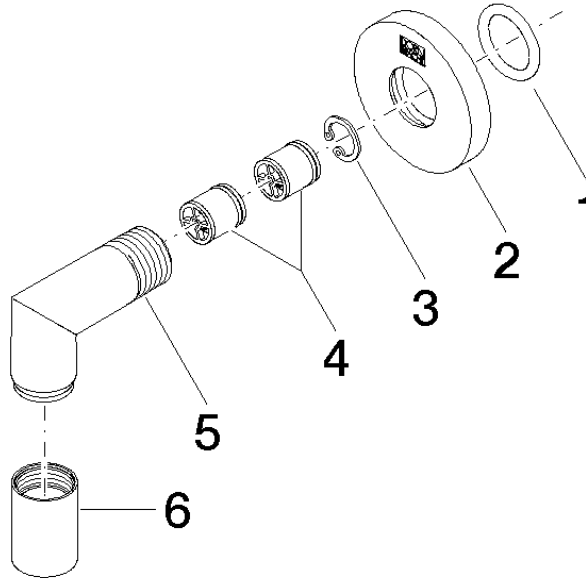

EDITION PRO Wall elbow - Matte Black

28 450 626

- 3/8" shower outlet
- rosette Ø 55 mm
- 1/2" connection
- WRAS

Intrinsic protection against back flow.

	Matte Black	28 450 626-33
	Chrome	28 450 626-00
	Brushed Chrome	28 450 626-93

EDITION PRO Wall elbow - Matte Black

28 450 626

mm [inches]

Codes & Standards

EN 1717

Scottish Water
Byelaws

UK Water Supply
Regulations

Certificates

Belgaqua_21-381-2 WRAS_240702

EDITION PRO Wall elbow - Matte Black

28 450 626

Parts for other finishes can be found here: [Chrome](#)

Spare parts list

No.	Item Number	Name	Quantity used	Delivery time
1	90 14 10 026 00 90	seal	1	2
2	09 27 22 503-33	rosette	1	30
3	09 16 01 014 90	ring	1	2
4	90 23 01 141 00 90	back-flow preventer	1	2
5	09 11 03 036-33	connection	1	30
6	90 21 02 069 00-33	cover	1	30