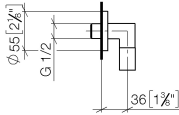

EDITION PRO Wall elbow - Matte Black

28 450 626

- 3/8" shower outlet
- rosette Ø 55 mm
- 1/2" connection
- WRAS

Intrinsic protection against back flow.

	Matte Black	28 450 626-33
	Chrome	28 450 626-00
	Brushed Chrome	28 450 626-93

EDITION PRO Wall elbow - Matte Black

28 450 626

mm [inches]

Codes & Standards

EN 1717

Scottish Water
Byelaws

UK Water Supply
Regulations

Certificates