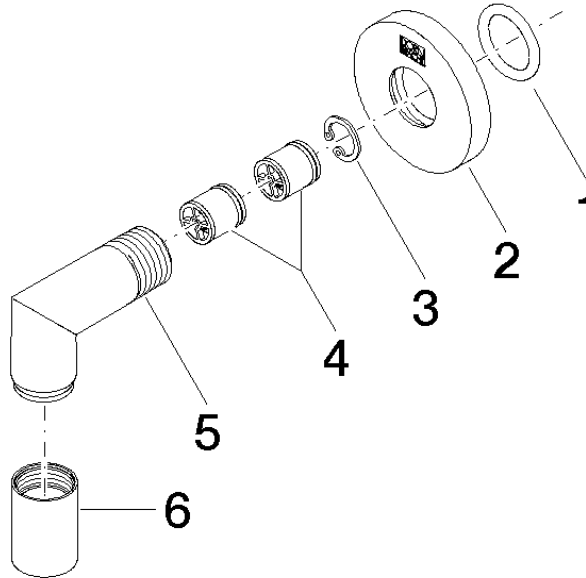

### Certificates

---

Belgaqua\_21-381-2 WRAS\_240702

**EDITION PRO Wall elbow - Brushed Chrome**

28 450 626

Parts for other finishes can be found here: [Chrome](#)

**Spare parts list**

No.	Item Number	Name	Quantity used	Delivery time
1	90 14 10 026 00 90	seal	1	2
2	09 27 22 503-93	rosette	1	20
3	09 16 01 014 90	ring	1	2
4	90 23 01 141 00 90	back-flow preventer	1	2
5	09 11 03 036-93	connection	1	20
6	90 21 02 069 00-93	cover	1	-