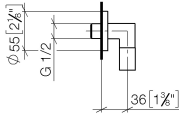

## EDITION PRO Wall elbow - Brushed Chrome

---

28 450 626

- 3/8" shower outlet
- rosette Ø 55 mm
- 1/2" connection
- WRAS

Intrinsic protection against back flow.

	Brushed Chrome	28 450 626-93
	Chrome	28 450 626-00
	Matte Black	28 450 626-33

## EDITION PRO Wall elbow - Brushed Chrome

---

28 450 626

mm [inches]