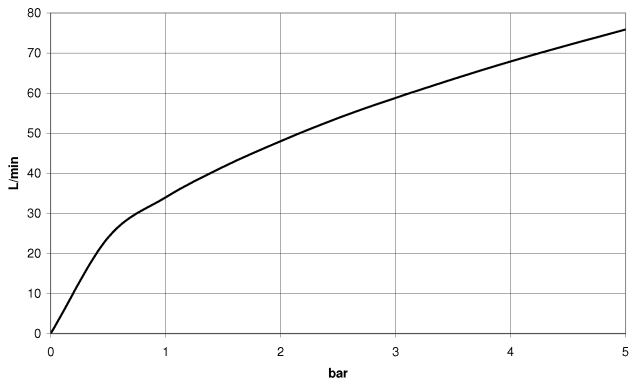

28 450 809

- 3/8" shower outlet
- rosette Ø 60 mm
- 1/2" connection
- WRAS 1810006

Intrinsic protection against back flow.

	Chrome	28 450 809-00
	Brushed Platinum	28 450 809-06
	Platinum	28 450 809-08
	Dark Chrome	28 450 809-19
	Brushed Durabronze (23kt Gold)	28 450 809-28
	Brushed Bronze	28 450 809-42
	Brushed Champagne (22kt Gold)	28 450 809-46
	Champagne (22kt Gold)	28 450 809-47
	Brushed Dark Platinum	28 450 809-99

Recommended miscellaneous

**Concealed wall elbow -**

35 085 970 90

- max. recess depth 163 mm
- min. recess depth 90 mm

28 450 809

mm [inches]

Flow rate chart

Codes & Standards