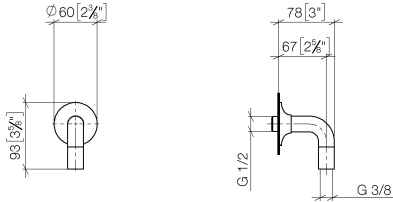

28 450 809

- 3/8" shower outlet
- rosette Ø 60 mm
- 1/2" connection
- WRAS 1810006

Intrinsic protection against back flow.

	Chrome	28 450 809-00
	Brushed Platinum	28 450 809-06
	Platinum	28 450 809-08
	Dark Chrome	28 450 809-19
	Brushed Durabronze (23kt Gold)	28 450 809-28
	Brushed Bronze	28 450 809-42
	Brushed Champagne (22kt Gold)	28 450 809-46
	Champagne (22kt Gold)	28 450 809-47
	Brushed Dark Platinum	28 450 809-99

Recommended miscellaneous

**Concealed wall elbow -**

35 085 970 90

- max. recess depth 163 mm
- min. recess depth 90 mm

28 450 809

mm [inches]

Flow rate chart

Codes & Standards