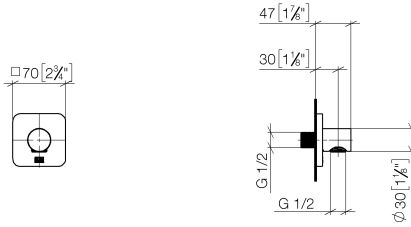

DORNBACHT YARRE Wall elbow - Chrome

28 450 832

- 1/2" shower outlet
- rosette 60 x 60 mm
- 1/2" connection
- rosette 60 x 60 mm
- WRAS 2305028

Intrinsic protection against back flow.

	Chrome	28 450 832-00
	Soft Black	28 450 832-69

Recommended miscellaneous

- Concealed wall elbow -** 35 085 970 90
- max. recess depth 163 mm
 - min. recess depth 90 mm

DORNBACHT YARRE Wall elbow - Chrome

28 450 832

mm [inches]

Codes & Standards

Scottish Water
Byelaws

UK Water Supply
Regulations

Certificates

WRAS_2305

DORNBRAUCH YARRE Wall elbow - Chrome

28 450 832

Product version from 1/1/2023

DORNBACHT YARRE Wall elbow - Chrome

28 450 832