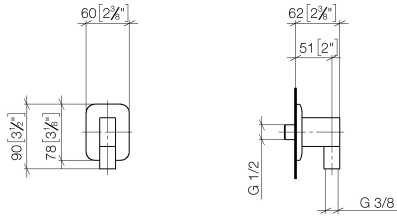

28 450 845

- 3/8" shower outlet
- rosette 60 x 78 mm
- 1/2" connection
- WRAS 2310091

Intrinsic protection against back flow.

	Chrome	28 450 845-00
	Brushed Platinum	28 450 845-06
	Dark Chrome	28 450 845-19
	Light Gold	28 450 845-26
	Brushed Light Gold	28 450 845-27
	Matte Black	28 450 845-33
	Brushed Chrome	28 450 845-93
	Brushed Dark Platinum	28 450 845-99

Recommended miscellaneous

Concealed wall elbow - 35 085 970 90

- max. recess depth 163 mm
- min. recess depth 90 mm

28 450 845

mm [inches]

Flow rate chart

Codes & Standards

ASME A112.18.1

cUPC

Scottish Water
Byelaws

UK Water Supply
Regulations

LISSÉ Wall elbow - Chrome

LISSÉ

28 450 845

Certificates

IAPMO_4976

WRAS_2310

28 450 845

Product version from 3/9/2016 to 7/6/2018

Product version from 7/6/2018 to 3/2/2021

Product version from 3/2/2021

LISSÉ Wall elbow - Chrome

LISSÉ

28 450 845