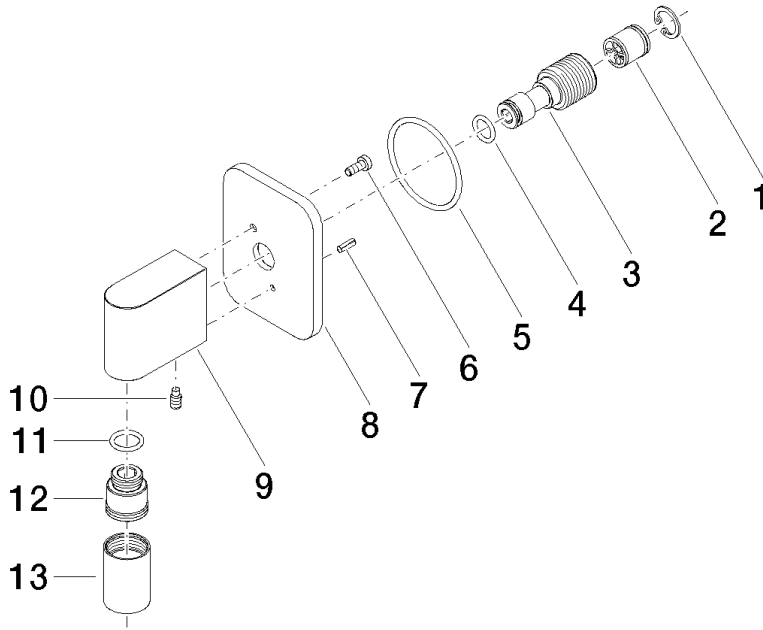

28 450 845

- 3/8" shower outlet
- rosette 60 x 78 mm
- 1/2" connection
- WRAS 2310091

Intrinsic protection against back flow.

	Chrome	28 450 845-00
	Brushed Platinum	28 450 845-06
	Dark Chrome	28 450 845-19
	Light Gold	28 450 845-26
	Brushed Light Gold	28 450 845-27
	Matte Black	28 450 845-33
	Brushed Chrome	28 450 845-93
	Brushed Dark Platinum	28 450 845-99

Recommended miscellaneous

Concealed wall elbow - 35 085 970 90

- max. recess depth 163 mm
- min. recess depth 90 mm

28 450 845

mm [inches]

Flow rate chart

Codes & Standards

ASME A112.18.1

cUPC

Scottish Water
Byelaws

UK Water Supply
Regulations

LISSÉ Wall elbow - Chrome

LISSÉ

28 450 845

Certificates

IAPMO_4976

WRAS_2310

28 450 845

Product version from 3/9/2016 to 7/6/2018

Product version from 7/6/2018 to 3/2/2021

Product version from 3/2/2021

LISSÉ Wall elbow - Chrome

LISSÉ

28 450 845