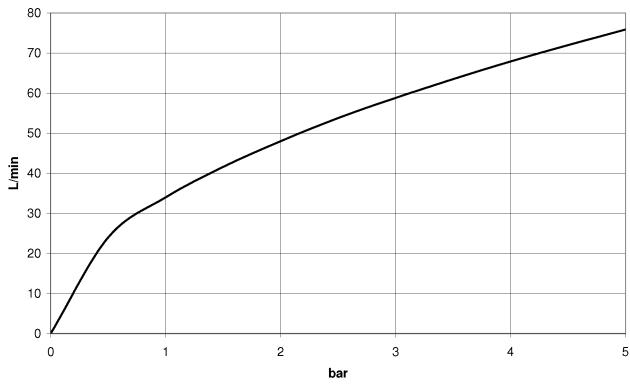

28 450 845

- 3/8" shower outlet
- rosette 60 x 78 mm
- 1/2" connection
- WRAS 2310091

Intrinsic protection against back flow.

	Chrome	28 450 845-00
	Brushed Platinum	28 450 845-06
	Dark Chrome	28 450 845-19
	Light Gold	28 450 845-26
	Brushed Light Gold	28 450 845-27
	Matte Black	28 450 845-33
	Brushed Chrome	28 450 845-93
	Brushed Dark Platinum	28 450 845-99

Recommended miscellaneous

Concealed wall elbow - 35 085 970 90

- max. recess depth 163 mm
- min. recess depth 90 mm

28 450 845

mm [inches]

Flow rate chart

Codes & Standards

ASME A112.18.1