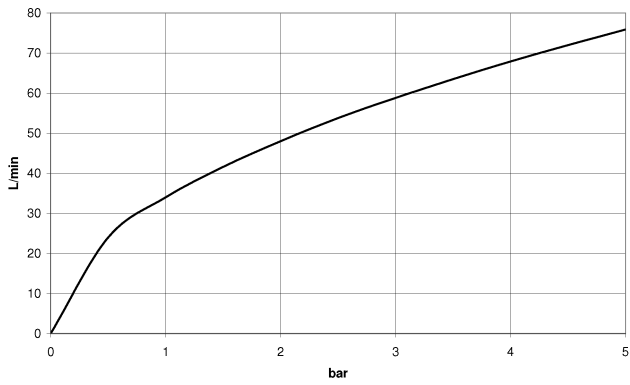

Wall elbow - Chrome

IMO

28 450 980

- 3/8" shower outlet
- rosette 60 x 60 mm
- 1/2" connection
- WRAS 2310091

Intrinsic protection against back flow.

Fits: IMO, MEM, CL.1, CYO

	Chrome	28 450 980-00
	Brushed Platinum	28 450 980-06
	Platinum	28 450 980-08
	Durabrand (23kt Gold)	28 450 980-09
	Dark Chrome	28 450 980-19
	Brushed Light Gold	28 450 980-27
	Brushed Durabrand (23kt Gold)	28 450 980-28
	Matte Black	28 450 980-33
	Brushed Bronze	28 450 980-42
	Brushed Champagne (22kt Gold)	28 450 980-46
	Champagne (22kt Gold)	28 450 980-47
	Brushed Chrome	28 450 980-93
	Brushed Dark Platinum	28 450 980-99

Recommended miscellaneous

Concealed wall elbow - 35 085 970 90

- max. recess depth 163 mm
- min. recess depth 90 mm

28 450 980

mm [inches]

Flow rate chart

Codes & Standards

ASME A112.18.1