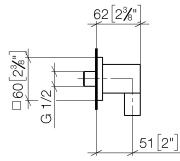

Wall elbow - Chrome

IMO

28 450 980

- 3/8" shower outlet
- rosette 60 x 60 mm
- 1/2" connection
- WRAS 2310091

Intrinsic protection against back flow.

Fits: IMO, MEM, CL.1, CYO

	Chrome	28 450 980-00
	Brushed Platinum	28 450 980-06
	Platinum	28 450 980-08
	Durabrand (23kt Gold)	28 450 980-09
	Dark Chrome	28 450 980-19
	Brushed Light Gold	28 450 980-27
	Brushed Durabrand (23kt Gold)	28 450 980-28
	Matte Black	28 450 980-33
	Brushed Bronze	28 450 980-42
	Brushed Champagne (22kt Gold)	28 450 980-46
	Champagne (22kt Gold)	28 450 980-47
	Brushed Chrome	28 450 980-93
	Brushed Dark Platinum	28 450 980-99

Recommended miscellaneous

Concealed wall elbow - 35 085 970 90

- max. recess depth 163 mm
- min. recess depth 90 mm

28 450 980

mm [inches]

Flow rate chart

Codes & Standards

ASME A112.18.1

cUPC

EN 1717

Scottish Water
Byelaws

UK Water Supply
Regulations

Wall elbow - Chrome

IMO

28 450 980

Certificates