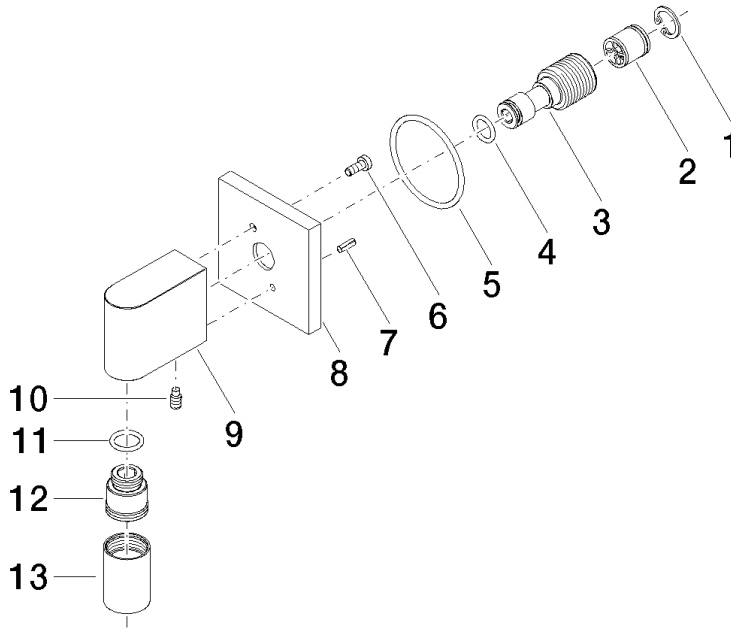

cUPC

EN 1717

Scottish Water
Byelaws

UK Water Supply
Regulations

Wall elbow - Chrome

IMO

28 450 980

Certificates

Wall elbow - Chrome

IMO

28 450 980

Spare parts list

Product version up to 7/6/2018

Product version from 7/6/2018 to 3/2/2021

Product version from 3/2/2021

No.	Item Number	Name	Quantity used	Delivery time
	09 16 01 014 90	ring	13	2