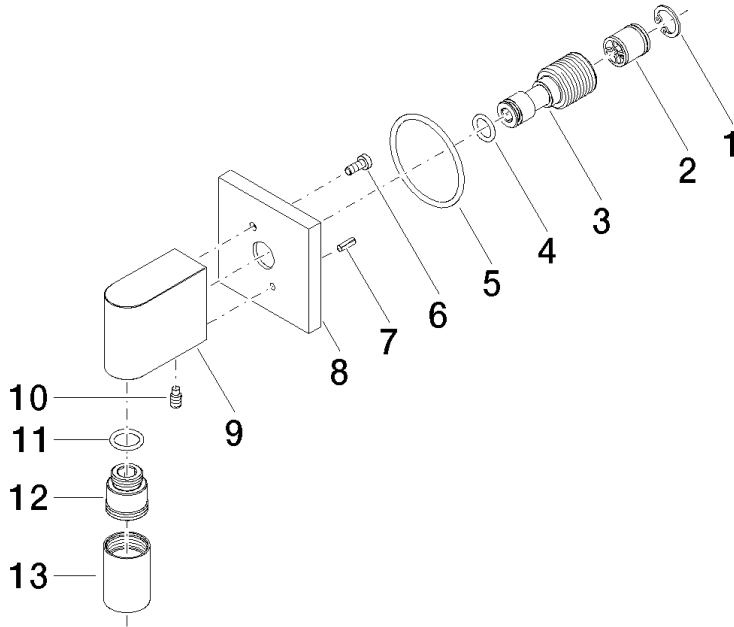

Wall elbow - Durabronze (23kt Gold)

IMO

28 450 980

- 3/8" shower outlet
- rosette 60 x 60 mm
- 1/2" connection
- WRAS 2310091

Intrinsic protection against back flow.

Fits: IMO, MEM, CL.1, CYO

	Durabronze (23kt Gold)	28 450 980-09
	Chrome	28 450 980-00
	Brushed Platinum	28 450 980-06
	Platinum	28 450 980-08
	Dark Chrome	28 450 980-19
	Brushed Light Gold	28 450 980-27
	Brushed Durabronze (23kt Gold)	28 450 980-28
	Matte Black	28 450 980-33
	Brushed Bronze	28 450 980-42
	Brushed Champagne (22kt Gold)	28 450 980-46
	Champagne (22kt Gold)	28 450 980-47
	Brushed Chrome	28 450 980-93
	Brushed Dark Platinum	28 450 980-99

28 450 980

mm [inches]

Flow rate chart

Codes & Standards

EN 1717

Scottish Water
Byelaws

UK Water Supply
Regulations

Wall elbow - Durabronz (23kt Gold)

Parts for other finishes can be found here: Chrome

Wall elbow - Durabrass (23kt Gold)

IMO

28 450 980

Spare parts list

Product version from 3/2/2021

No.	Item Number	Name	Quantity used	Delivery time
	09 16 01 014 90	ring	13	2