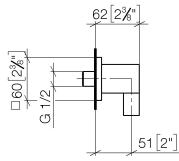

Wall elbow - Durabronze (23kt Gold)

IMO

28 450 980

- 3/8" shower outlet
- rosette 60 x 60 mm
- 1/2" connection
- WRAS 2310091

Intrinsic protection against back flow.

Fits: IMO, MEM, CL.1, CYO

	Durabronze (23kt Gold)	28 450 980-09
	Chrome	28 450 980-00
	Brushed Platinum	28 450 980-06
	Platinum	28 450 980-08
	Dark Chrome	28 450 980-19
	Brushed Light Gold	28 450 980-27
	Brushed Durabronze (23kt Gold)	28 450 980-28
	Matte Black	28 450 980-33
	Brushed Bronze	28 450 980-42
	Brushed Champagne (22kt Gold)	28 450 980-46
	Champagne (22kt Gold)	28 450 980-47
	Brushed Chrome	28 450 980-93
	Brushed Dark Platinum	28 450 980-99

28 450 980

mm [inches]

Flow rate chart

Codes & Standards

EN 1717

Scottish Water
Byelaws

UK Water Supply
Regulations

Wall elbow - Durabronz (23kt Gold)