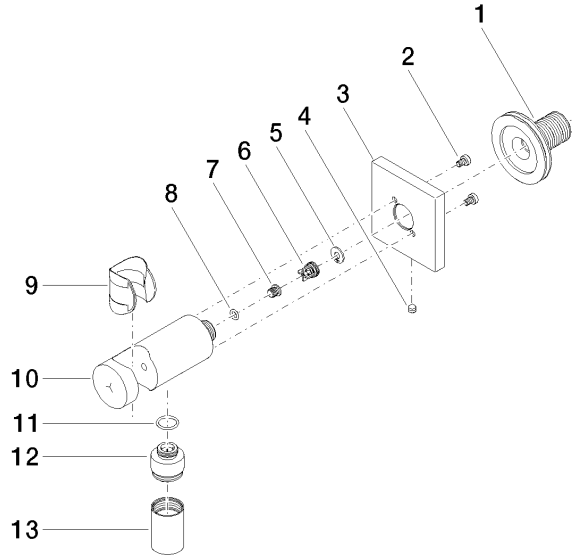

Wall elbow with integrated shower holder - Chrome

IMO

28 490 970

- 3/8" shower outlet
- rosette 60 x 60 mm
- 1/2" connection
- WRAS 1912049

Intrinsic protection against back flow.

Fits: IMO, MEM, CL.1, CYO

Recommended miscellaneous

Concealed wall elbow -

35 085 970 90

- max. recess depth 163 mm
- min. recess depth 90 mm

28 490 970

mm [inches]

Codes & Standards

Scottish Water
Byelaws

UK Water Supply
Regulations

Certificates

WRAS_1912

28 490 970

Product version from 6/1/2024

Wall elbow with integrated shower holder - Chrome

IMO

28 490 970

Spare parts list

Product version from 6/1/2024

No.	Item Number	Name	Quantity used	Delivery time
	90 24 03 280 00 90	nipple	14	2