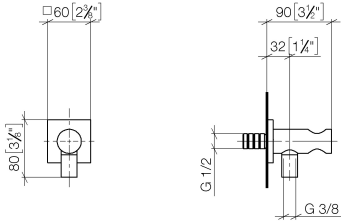

Wall elbow with integrated shower holder - Chrome

IMO

28 490 970

- 3/8" shower outlet
- rosette 60 x 60 mm
- 1/2" connection
- WRAS 1912049

Intrinsic protection against back flow.

Fits: IMO, MEM, CL.1, CYO

Recommended miscellaneous

Concealed wall elbow -

35 085 970 90

- max. recess depth 163 mm
- min. recess depth 90 mm

28 490 970

mm [inches]

Codes & Standards

Scottish Water
Byelaws

UK Water Supply
Regulations

Certificates

WRAS_1912

28 490 970

Product version from 6/1/2024

Wall elbow with integrated shower holder - Chrome

IMO

28 490 970