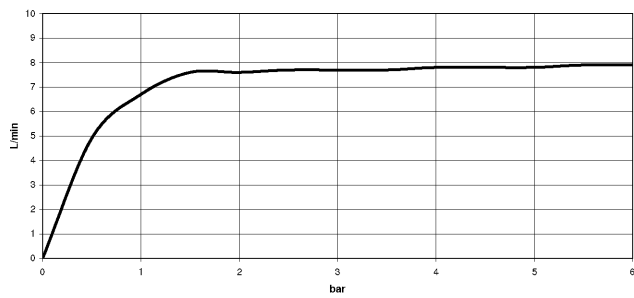

DORNBACHT YAMOU Shower head - Soft Black

28 503 831

- 180-210mm projection
- ball-joint pivotable through 30°
- normal flow
- with anti-scale system
- spray head Ø 100mm
- rosette Ø 55 mm
- 1/2" connection
- max. flow 6.8 l/min
- rosette Ø 55 mm
- WRAS 240202028

	Soft Black	28 503 831-69
	Chrome	28 503 831-00

DORNBACHT YAMOU Shower head - Soft Black

28 503 831

Flow rate chart

Codes & Standards

DIN 4109

ISO 3822

Scottish Water
Byelaws