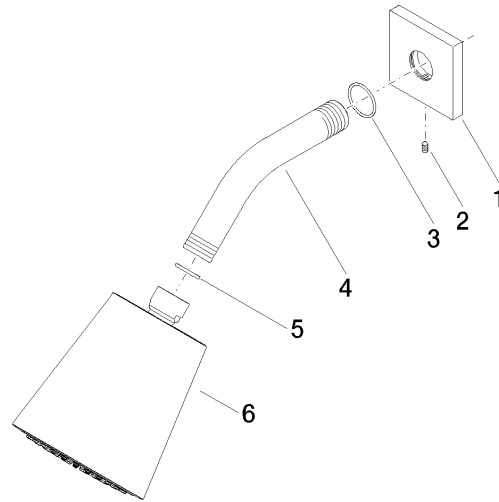

Shower head - Brushed Dark Platinum

28 504 670 Product version from 6/30/2015

- 180-210mm projection
- ball-joint pivotable through 30°
- PURIFY RAIN, max. flow rate 7 l/min (at 3 bar)
- with anti-scale system
- spray head Ø 100mm
- rosette 60 x 60 mm
- 1/2" connection
- Function from: 6 l/min

Recommended miscellaneous

Concealed wall elbow -

- max. recess depth mm
- min. recess depth mm

35 085 970 90

Shower head - Brushed Dark Platinum

28 504 670 Product version from 6/30/2015

mm [inches]

Flow rate chart

Codes & Standards

DIN 4109

ISO 3822

Ü-Zeichen

Shower head - Brushed Dark Platinum

28 504 670 Product version from 6/30/2015

Certificates

LGA_19

Shower head - Brushed Dark Platinum

28 504 670 Product version from 6/30/2015

Spare parts list

No.	Item Number	Name	Quantity used	Delivery time
1	09 27 98 003-99	rosette	1	20
2	09 31 11 048 90	pin	1	2
3	90 14 10 026 00 90	seal	1	2
4	09 11 03 011-99	connection	1	20
5	90 14 20 002 00 90	seal	1	2
6	90 12 05 054 00-99	shower	1	20