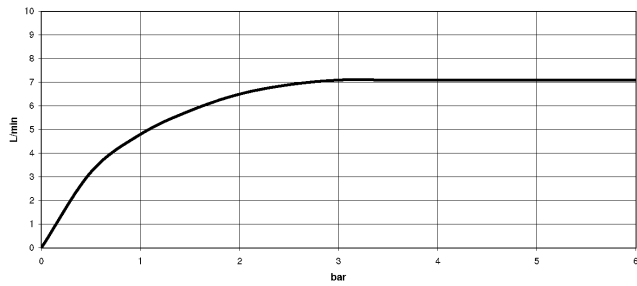

Shower head - Brushed Dark Platinum

28 504 670 Product version from 6/30/2015

- 180-210mm projection
- ball-joint pivotable through 30°
- PURIFY RAIN, max. flow rate 7 l/min (at 3 bar)
- with anti-scale system
- spray head Ø 100mm
- rosette 60 x 60 mm
- 1/2" connection
- Function from: 6 l/min

Recommended miscellaneous

Concealed wall elbow -

- max. recess depth mm
- min. recess depth mm

35 085 970 90

Shower head - Brushed Dark Platinum

28 504 670 Product version from 6/30/2015

mm [inches]

Flow rate chart