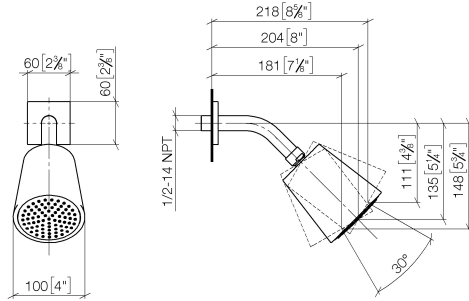

Shower head - Brushed Dark Platinum

28 504 670 Product version from 6/30/2015

- 180-210mm projection
- ball-joint pivotable through 30°
- PURIFY RAIN, max. flow rate 7 l/min (at 3 bar)
- with anti-scale system
- spray head Ø 100mm
- rosette 60 x 60 mm
- 1/2" connection
- Function from: 6 l/min

Recommended miscellaneous

Concealed wall elbow -

- max. recess depth mm
- min. recess depth mm

35 085 970 90

Shower head - Brushed Dark Platinum

28 504 670 Product version from 6/30/2015

mm [inches]

Flow rate chart

Codes & Standards

DIN 4109

ISO 3822

Ü-Zeichen

Shower head - Brushed Dark Platinum

28 504 670 Product version from 6/30/2015

Certificates

LGA_19

Shower head - Brushed Dark Platinum

28 504 670 Product version from 6/30/2015

Spare parts list

No.	Item Number	Name	Quantity used	Delivery time
1	09 27 98 003-99	rosette	1	20
2	09 31 11 048 90	pin	1	2
3	90 14 10 026 00 90	seal	1	2
4	09 11 03 011-99	connection	1	20
5	90 14 20 002 00 90	seal	1	2
6	90 12 05 054 00-99	shower	1	20