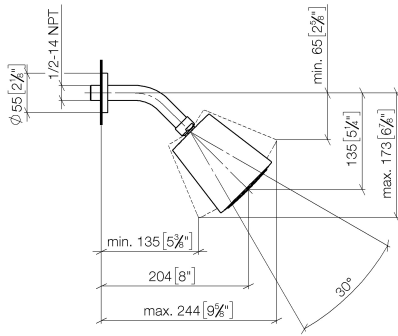

## Shower head - Brushed Bronze

28 504 979 Product version from 10/1/2023

- 180-210mm projection
- ball-joint pivotable through 30°
- PURIFY RAIN, max. flow rate 7 l/min (at 3 bar)
- Function from: 6 l/min
- with anti-scale system
- spray head Ø 100mm
- rosette Ø 55 mm
- 1/2" connection

## Shower head - Brushed Bronze

28 504 979 Product version from 10/1/2023

mm [inches]

### Flow rate chart

### Spare parts list

No.	Item Number	Name	Quantity used	Delivery time
1	09 27 22 503-42	rosette	1	60
2	90 14 10 026 00 90	seal	1	2
3	09 11 03 011-42	connection	1	60
4	90 14 20 002 00 90	seal	1	2
5	90 12 05 054 00-42	shower	1	30