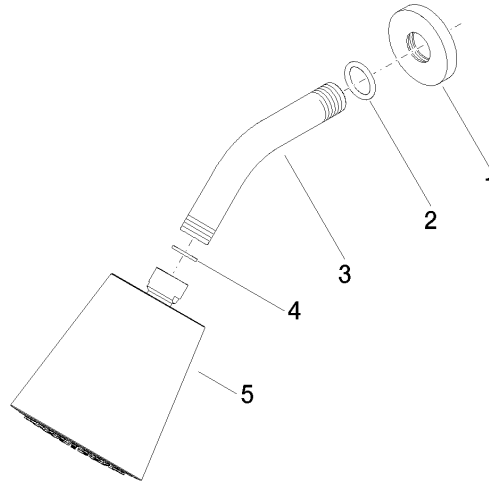

## Shower head - Brushed Bronze

28 504 979 Product version from 10/1/2023

- 180-210mm projection
- ball-joint pivotable through 30°
- PURIFY RAIN, max. flow rate 7 l/min (at 3 bar)
- Function from: 6 l/min
- with anti-scale system
- spray head Ø 100mm
- rosette Ø 55 mm
- 1/2" connection

### Spare parts list

No.	Item Number	Name	Quantity used	Delivery time
1	09 27 22 503-42	rosette	1	60
2	90 14 10 026 00 90	seal	1	2
3	09 11 03 011-42	connection	1	60
4	90 14 20 002 00 90	seal	1	2
5	90 12 05 054 00-42	shower	1	30