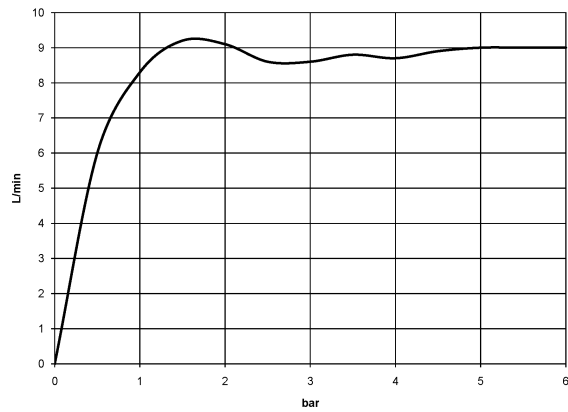

## Shower head - Light Gold

28 508 979 Product version from 6/1/2024

- 200mm projection
- ball-joint pivotable through 30°
- Three settings: PURIFY RAIN, COMPACT SOFT FLOW, COMPACT AQUAPRESSURE FLOW, max. flow rate 9 l/min (at 3 bar)
- Function from: 7 l/min
- with anti-scale system
- spray head Ø 92mm
- rosette Ø 55 mm
- 1/2" connection

### Recommended miscellaneous

---

**Concealed wall elbow -**

•min. recess depth mm

•max. recess depth mm

35 085 970 90

## Shower head - Light Gold

28 508 979 Product version from 6/1/2024

mm [inches]

### Flow rate chart