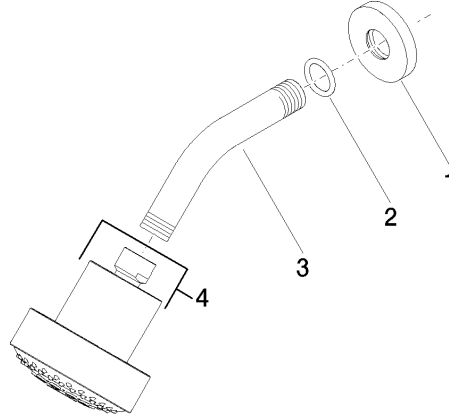

Shower head - Light Gold

28 508 979 Product version from 6/1/2024

Spare parts list

No.	Item Number	Name	Quantity used	Delivery time
1	09 27 22 003-26	rosette	1	60
2	90 14 10 026 00 90	seal	1	2
3	09 11 03 011-26	connection	1	60
4	04 12 11 110 00-26	shower	1	-

Spare part can no longer be ordered, please order the replacement item