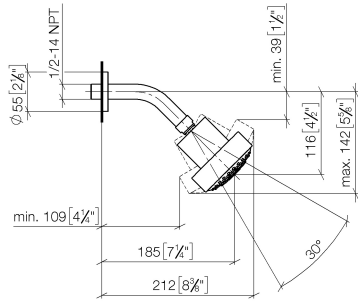

## Shower head - Light Gold

28 508 979 Product version from 6/1/2024

- 200mm projection
- ball-joint pivotable through 30°
- Three settings: PURIFY RAIN, COMPACT SOFT FLOW, COMPACT AQUAPRESSURE FLOW, max. flow rate 9 l/min (at 3 bar)
- Function from: 7 l/min
- with anti-scale system
- spray head Ø 92mm
- rosette Ø 55 mm
- 1/2" connection

### Recommended miscellaneous

---

**Concealed wall elbow -**

•min. recess depth mm

•max. recess depth mm

35 085 970 90

## Shower head - Light Gold

28 508 979 Product version from 6/1/2024

mm [inches]

### Flow rate chart