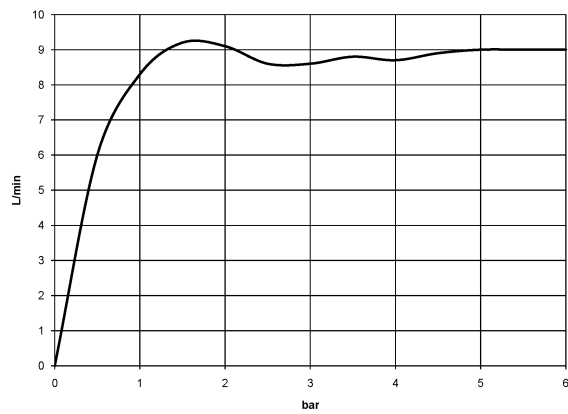

Shower head - Brushed Durabrass (23kt Gold)

TARA

28 508 979 Product version from 6/1/2024

- 200mm projection
- ball-joint pivotable through 30°
- Three settings: PURIFY RAIN, COMPACT SOFT FLOW, COMPACT AQUAPRESSURE FLOW, max. flow rate 9 l/min (at 3 bar)
- Function from: 7 l/min
- with anti-scale system
- spray head Ø 92mm
- rosette Ø 55 mm
- 1/2" connection

Shower head - Brushed Durabron (23kt Gold)

TARA

28 508 979 Product version from 6/1/2024

Recommended miscellaneous

Concealed wall elbow -

- max. recess depth mm
- min. recess depth mm

35 085 970 90

28 508 979 Product version from 6/1/2024

mm [inches]

Flow rate chart

Spare parts list

No.	Item Number	Name	Quantity used	Delivery time
1	09 27 22 003-28	rosette	1	20
2	90 14 10 026 00 90	seal	1	2
3	09 11 03 011-28	connection	1	20
4	04 12 11 110 00-28	shower	1	-