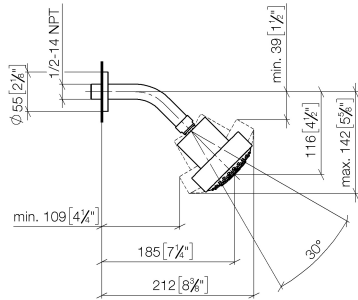

Shower head - Brushed Durabrass (23kt Gold)

TARA

28 508 979 Product version from 6/1/2024

- 200mm projection
- ball-joint pivotable through 30°
- Three settings: PURIFY RAIN, COMPACT SOFT FLOW, COMPACT AQUAPRESSURE FLOW, max. flow rate 9 l/min (at 3 bar)
- Function from: 7 l/min
- with anti-scale system
- spray head Ø 92mm
- rosette Ø 55 mm
- 1/2" connection

Shower head - Brushed Durabron (23kt Gold)

TARA

28 508 979 Product version from 6/1/2024

Recommended miscellaneous

Concealed wall elbow -

- max. recess depth mm
- min. recess depth mm

35 085 970 90

28 508 979 Product version from 6/1/2024

mm [inches]

Flow rate chart

Spare parts list

No.	Item Number	Name	Quantity used	Delivery time
1	09 27 22 003-28	rosette	1	20
2	90 14 10 026 00 90	seal	1	2
3	09 11 03 011-28	connection	1	20
4	04 12 11 110 00-28	shower	1	-