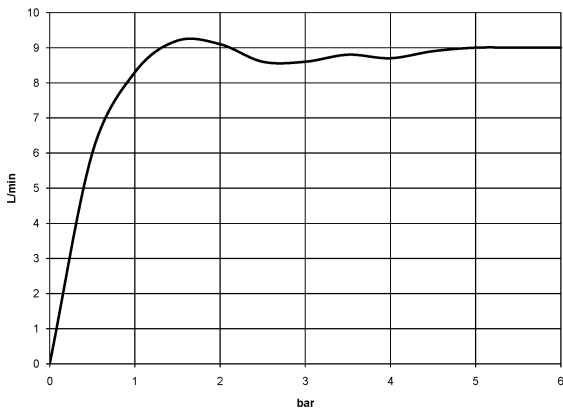

Shower head - Dark Chrome

IMO

28 508 980

- 200mm projection
- ball-joint pivotable through 30°
- Three settings: PURIFY RAIN, COMPACT SOFT FLOW, COMPACT AQUAPRESSURE FLOW, max. flow rate 9 l/min (at 3 bar)
- Function from: 7 l/min
- with anti-scale system
- spray head Ø 92mm
- rosette 60 x 60 mm
- 1/2" connection

Fits: IMO, MEM, CL.1, CYO

	Dark Chrome	28 508 980-19
	Chrome	28 508 980-00 0010
	Chrome	28 508 980-00
	Brushed Platinum	28 508 980-06 0010
	Brushed Platinum	28 508 980-06
	Platinum	28 508 980-08 0010
	Platinum	28 508 980-08
	Dark Chrome	28 508 980-19 0010
	Brushed Light Gold	28 508 980-27 0010
	Brushed Light Gold	28 508 980-27
	Brushed Durabass (23kt Gold)	28 508 980-28 0010
	Brushed Durabass (23kt Gold)	28 508 980-28
	Matte Black	28 508 980-33
	Matte Black	28 508 980-33 0010
	Brushed Champagne (22kt Gold)	28 508 980-46 0010
	Brushed Champagne (22kt Gold)	28 508 980-46
	Champagne (22kt Gold)	28 508 980-47 0010
	Champagne (22kt Gold)	28 508 980-47
	Brushed Chrome	28 508 980-93 0010
	Brushed Chrome	28 508 980-93
	Brushed Dark Platinum	28 508 980-99 0010
	Brushed Dark Platinum	28 508 980-99

28 508 980

mm [inches]

Flow rate chart

28 508 980

Product version from 6/1/2024

Parts for other
finishes can be found
here: [Chrome](#)

Shower head - Dark Chrome

IMO