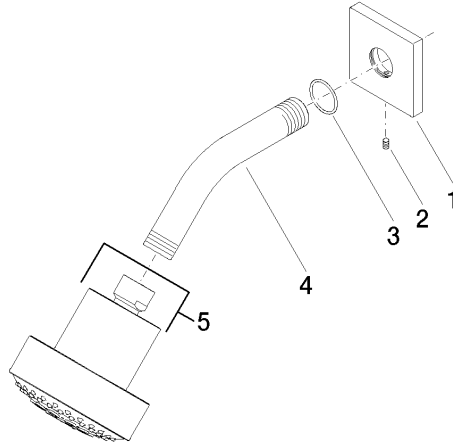

Shower head - Dark Chrome

IMO

28 508 980

- 200mm projection
- ball-joint pivotable through 30°
- Three settings: PURIFY RAIN, COMPACT SOFT FLOW, COMPACT AQUAPRESSURE FLOW, max. flow rate 9 l/min (at 3 bar)
- Function from: 7 l/min
- with anti-scale system
- spray head Ø 92mm
- rosette 60 x 60 mm
- 1/2" connection

28 508 980

mm [inches]

Flow rate chart

28 508 980

Product version from 6/1/2024

Parts for other
finishes can be found
here: [Chrome](#)

Shower head - Dark Chrome

IMO

28 508 980

Spare parts list

Product version from 6/1/2024

No.	Item Number	Name	Quantity used	Delivery time
	09 27 98 003-19	rosette	5	60