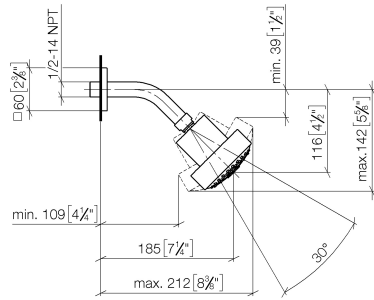

Shower head - Dark Chrome

IMO

28 508 980

- 200mm projection
- ball-joint pivotable through 30°
- Three settings: PURIFY RAIN, COMPACT SOFT FLOW, COMPACT AQUAPRESSURE FLOW, max. flow rate 9 l/min (at 3 bar)
- Function from: 7 l/min
- with anti-scale system
- spray head Ø 92mm
- rosette 60 x 60 mm
- 1/2" connection

Fits: IMO, MEM, CL.1, CYO

	Dark Chrome	28 508 980-19
	Chrome	28 508 980-00 0010
	Chrome	28 508 980-00
	Brushed Platinum	28 508 980-06 0010
	Brushed Platinum	28 508 980-06
	Platinum	28 508 980-08 0010
	Platinum	28 508 980-08
	Dark Chrome	28 508 980-19 0010
	Brushed Light Gold	28 508 980-27 0010
	Brushed Light Gold	28 508 980-27
	Brushed Durabass (23kt Gold)	28 508 980-28 0010
	Brushed Durabass (23kt Gold)	28 508 980-28
	Matte Black	28 508 980-33
	Matte Black	28 508 980-33 0010
	Brushed Champagne (22kt Gold)	28 508 980-46 0010
	Brushed Champagne (22kt Gold)	28 508 980-46
	Champagne (22kt Gold)	28 508 980-47 0010
	Champagne (22kt Gold)	28 508 980-47
	Brushed Chrome	28 508 980-93 0010
	Brushed Chrome	28 508 980-93
	Brushed Dark Platinum	28 508 980-99 0010
	Brushed Dark Platinum	28 508 980-99

28 508 980

mm [inches]

Flow rate chart

28 508 980

Product version from 6/1/2024

Parts for other
finishes can be found
here: [Chrome](#)

Shower head - Dark Chrome

IMO

28 508 980

Spare parts list

Product version from 6/1/2024

No.	Item Number	Name	Quantity used	Delivery time
	09 27 98 003-19	rosette	5	60