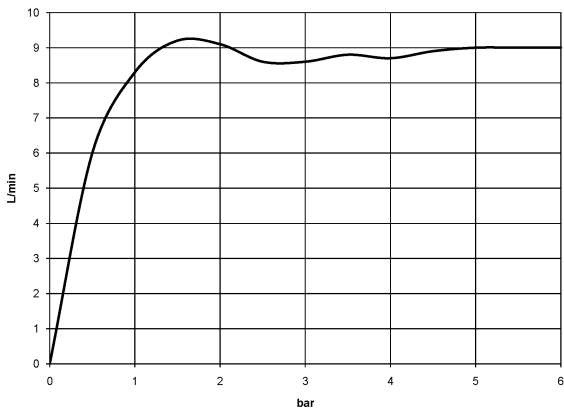

Shower head - Brushed Durabron (23kt Gold)

IMO

28 508 980

- 200mm projection
- ball-joint pivotable through 30°
- Three settings: PURIFY RAIN, COMPACT SOFT FLOW, COMPACT AQUAPRESSURE FLOW, max. flow rate 9 l/min (at 3 bar)
- Function from: 7 l/min
- with anti-scale system
- spray head Ø 92mm
- rosette 60 x 60 mm
- 1/2" connection

Shower head - Brushed Durabross (23kt Gold)

IMO

28 508 980

Recommended miscellaneous

Concealed wall elbow -

- max. recess depth 163 mm
- min. recess depth 90 mm

35 085 970 90

28 508 980

mm [inches]

Flow rate chart

28 508 980

Product version from 6/1/2024

Shower head - Brushed Durabronz (23kt Gold)

IMO

28 508 980

Spare parts list

Product version from 6/1/2024

No.	Item Number	Name	Quantity used	Delivery time
	09 27 98 003-28	rosette	5	20