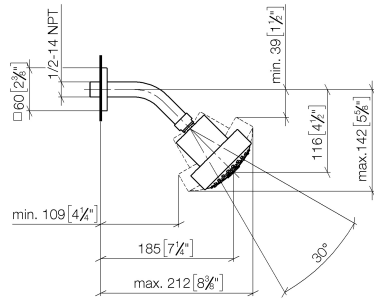

Shower head - Brushed Durabron (23kt Gold)

IMO

28 508 980

- 200mm projection
- ball-joint pivotable through 30°
- Three settings: PURIFY RAIN, COMPACT SOFT FLOW, COMPACT AQUAPRESSURE FLOW, max. flow rate 9 l/min (at 3 bar)
- Function from: 7 l/min
- with anti-scale system
- spray head Ø 92mm
- rosette 60 x 60 mm
- 1/2" connection

Shower head - Brushed Durabross (23kt Gold)

IMO

28 508 980

Recommended miscellaneous

Concealed wall elbow -

- max. recess depth 163 mm
- min. recess depth 90 mm

35 085 970 90

28 508 980

mm [inches]

Flow rate chart

28 508 980

Product version from 6/1/2024

Shower head - Brushed Durabronz (23kt Gold)

IMO

28 508 980

Spare parts list

Product version from 6/1/2024

No.	Item Number	Name	Quantity used	Delivery time
	09 27 98 003-28	rosette	5	20