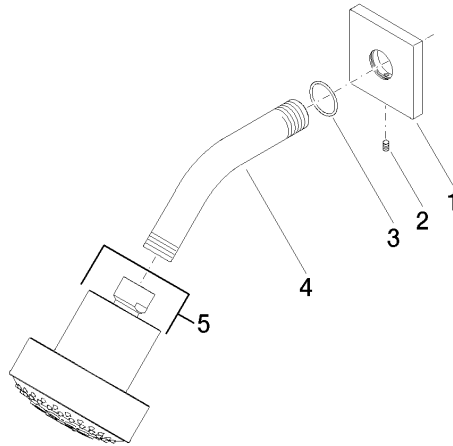

Shower head - Brushed Durabron (23kt Gold)

IMO

28 508 980

- 200mm projection
- ball-joint pivotable through 30°
- Three settings: PURIFY RAIN, COMPACT SOFT FLOW, COMPACT AQUAPRESSURE FLOW, max. flow rate 9 l/min (at 3 bar)
- Function from: 7 l/min
- with anti-scale system
- spray head Ø 92mm
- rosette 60 x 60 mm
- 1/2" connection

Shower head - Brushed Durabross (23kt Gold)

IMO

28 508 980

Recommended miscellaneous

Concealed wall elbow -

- max. recess depth 163 mm
- min. recess depth 90 mm

35 085 970 90

28 508 980

mm [inches]

Flow rate chart

28 508 980

Product version from 6/1/2024

Shower head - Brushed Durabronz (23kt Gold)

IMO

28 508 980

Spare parts list

Product version from 6/1/2024

No.	Item Number	Name	Quantity used	Delivery time
	09 27 98 003-28	rosette	5	20