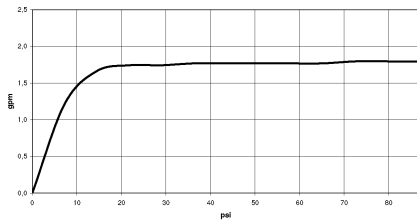

Codes & Standards

DIN 4109

ISO 3822

Ü-Zeichen