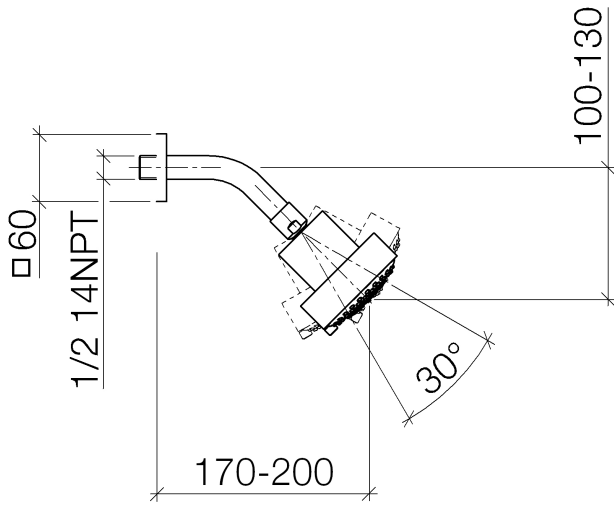

28 508 980

Flow rate chart