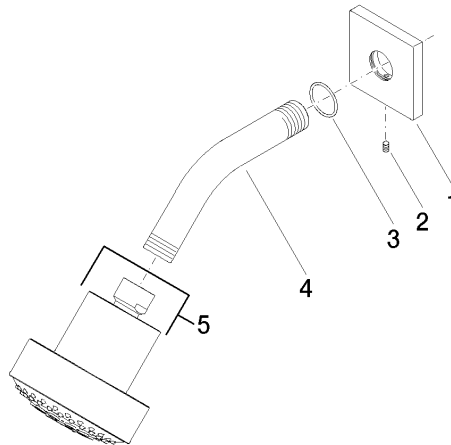

**Shower head FlowReduce - Brushed Durabron (23kt Gold)**

IMO

28 508 980

Fits: IMO, MEM, CL.1, CYO

- 200mm projection
- ball-joint pivotable through 30°
- Three settings: PURIFY RAIN, COMPACT SOFT FLOW, COMPACT AQUAPRESSURE FLOW, max. flow rate 6.8 l/min (at 3 bar)
- with anti-scale system
- spray head Ø 92mm
- rosette 60 x 60 mm
- 1/2" connection
- This product can help a building meet the requirements of Green Building Rating Systems, e.g. LEED®, BREEAM®, DGNB

# Shower head FlowReduce - Brushed Durabronz (23kt Gold)

IMO

28 508 980

Product version up to 5/15/2020

**Product version from 5/15/2020**

Parts for other finishes can be found here: [Chrome](#)

## Shower head FlowReduce - Brushed Durabrass (23kt Gold)

IMO

28 508 980