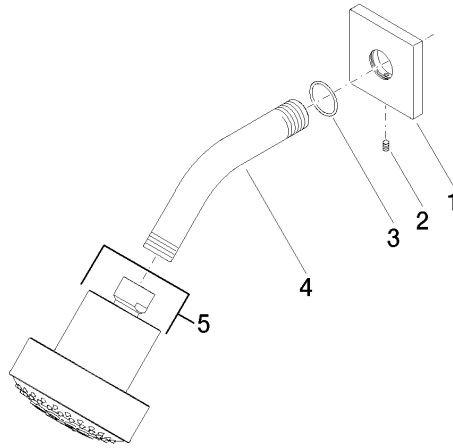

### Recommended miscellaneous

**Concealed wall elbow -**

35 085 970 90

28 508 980

mm [inches]

Flow rate chart

**Product version from 6/1/2024**

## Shower head - Matte Black

IMO

28 508 980