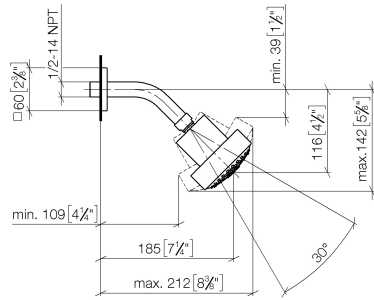

**Shower head - Matte Black**

IMO

28 508 980

- 200mm projection
- ball-joint pivotable through 30°
- Three settings: PURIFY RAIN, COMPACT SOFT FLOW, COMPACT AQUAPRESSURE FLOW, max. flow rate 9 l/min (at 3 bar)
- Function from: 7 l/min
- with anti-scale system
- spray head Ø 92mm
- rosette 60 x 60 mm
- 1/2" connection

## Shower head - Matte Black

IMO

28 508 980

### Recommended miscellaneous

**Concealed wall elbow -**

35 085 970 90

28 508 980

mm [inches]

Flow rate chart

**Product version from 6/1/2024**