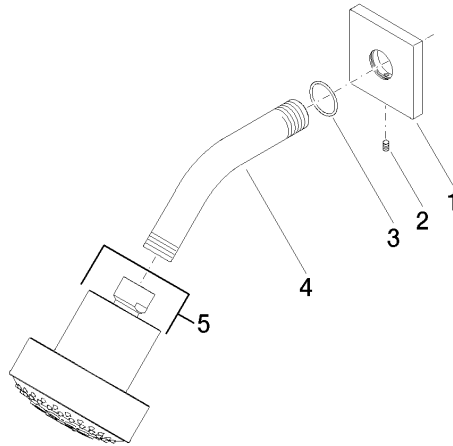

Shower head FlowReduce - Brushed Champagne (22kt Gold)

IMO

28 508 980

Fits: IMO, MEM, CL.1, CYO

- 200mm projection
- ball-joint pivotable through 30°
- Three settings: PURIFY RAIN, COMPACT SOFT FLOW, COMPACT AQUAPRESSURE FLOW, max. flow rate 6.8 l/min (at 3 bar)
- with anti-scale system
- spray head Ø 92mm
- rosette 60 x 60 mm
- 1/2" connection
- This product can help a building meet the requirements of Green Building Rating Systems, e.g. LEED®, BREEAM®, DGNB

28 508 980

Certificates

LGA_38

28 508 980

Product version from 5/15/2020

Parts for other
finishes can be found
here: [Chrome](#)

Shower head FlowReduce - Brushed Champagne (22kt Gold)

IMO