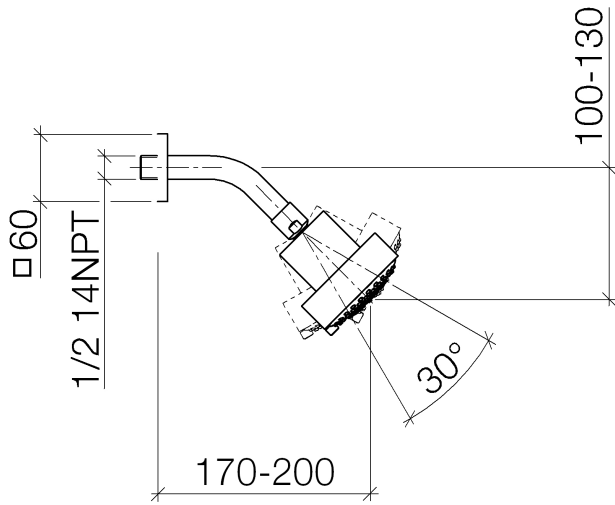

Shower head FlowReduce - Brushed Champagne (22kt Gold)

IMO

28 508 980

Fits: IMO, MEM, CL.1, CYO

- 200mm projection
- ball-joint pivotable through 30°
- Three settings: PURIFY RAIN, COMPACT SOFT FLOW, COMPACT AQUAPRESSURE FLOW, max. flow rate 6.8 l/min (at 3 bar)
- with anti-scale system
- spray head Ø 92mm
- rosette 60 x 60 mm
- 1/2" connection
- This product can help a building meet the requirements of Green Building Rating Systems, e.g. LEED®, BREEAM®, DGNB

28 508 980

Flow rate chart

Codes & Standards

DIN 4109

ISO 3822

Ü-Zeichen

Shower head FlowReduce - Brushed Champagne (22kt Gold)

IMO

28 508 980

Certificates

LGA_38

28 508 980

Product version from 5/15/2020

Parts for other
finishes can be found
here: [Chrome](#)

Shower head FlowReduce - Brushed Champagne (22kt Gold)

IMO