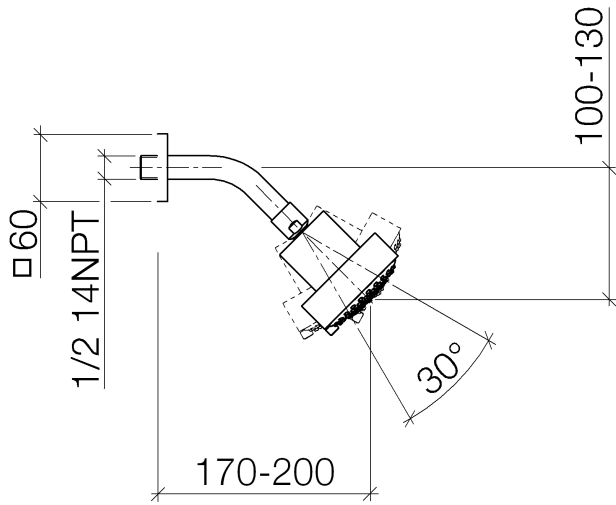

Shower head FlowReduce - Brushed Dark Platinum

28 508 980 Product version from 5/15/2020

- 200mm projection
- ball-joint pivotable through 30°
- Three settings: PURIFY RAIN, COMPACT SOFT FLOW, COMPACT AQUAPRESSURE FLOW, max. flow rate 6.8 l/min (at 3 bar)
- with anti-scale system
- spray head Ø 92mm
- rosette 60 x 60 mm
- 1/2" connection
- This product can help a building meet the requirements of Green Building Rating Systems, e.g. LEED®, BREEAM®, DGNB

Shower head FlowReduce - Brushed Dark Platinum

28 508 980 Product version from 5/15/2020

Flow rate chart

Codes & Standards

ASME A112.18.1

cUPC

DIN 4109

ISO 3822

Ü-Zeichen

Shower head FlowReduce - Brushed Dark Platinum

28 508 980 Product version from 5/15/2020

Certificates

LGA_38

IAPMO_4976

Shower head FlowReduce - Brushed Dark Platinum

28 508 980 Product version from 5/15/2020