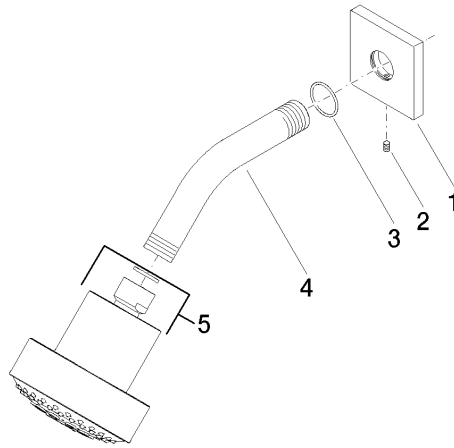

Shower head FlowReduce - Brushed Dark Platinum

28 508 980 Product version from 5/15/2020

- 200mm projection
- ball-joint pivotable through 30°
- Three settings: PURIFY RAIN, COMPACT SOFT FLOW, COMPACT AQUAPRESSURE FLOW, max. flow rate 6.8 l/min (at 3 bar)
- with anti-scale system
- spray head Ø 92mm
- rosette 60 x 60 mm
- 1/2" connection
- This product can help a building meet the requirements of Green Building Rating Systems, e.g. LEED®, BREEAM®, DGNB

Ü-Zeichen

Shower head FlowReduce - Brushed Dark Platinum

28 508 980 Product version from 5/15/2020

Certificates

LGA_38

IAPMO_4976

Shower head FlowReduce - Brushed Dark Platinum

28 508 980 Product version from 5/15/2020

Parts for other finishes can be found here: [Chrome](#)

Spare parts list

No.	Item Number	Name	Quantity used	Delivery time
1	09 27 98 003-99	rosette	1	20
2	09 31 11 048 90	pin	1	2
3	09 14 10 098 90	seal	1	2
4	09 11 03 011-99	connection	1	20
5	04 12 11 110 30-99	shower	1	20