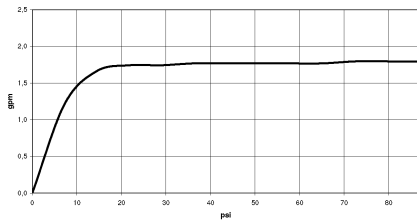

Shower head FlowReduce - Brushed Dark Platinum

28 508 980 Product version from 5/15/2020

- 200mm projection
- ball-joint pivotable through 30°
- Three settings: PURIFY RAIN, COMPACT SOFT FLOW, COMPACT AQUAPRESSURE FLOW, max. flow rate 6.8 l/min (at 3 bar)
- with anti-scale system
- spray head Ø 92mm
- rosette 60 x 60 mm
- 1/2" connection
- This product can help a building meet the requirements of Green Building Rating Systems, e.g. LEED®, BREEAM®, DGNB

	Brushed Dark Platinum	28 508 980-99 0010
	Chrome	28 508 980-00 0010
	Chrome	28 508 980-00
	Brushed Platinum	28 508 980-06 0010
	Brushed Platinum	28 508 980-06
	Platinum	28 508 980-08 0010
	Platinum	28 508 980-08
	Dark Chrome	28 508 980-19 0010
	Dark Chrome	28 508 980-19
	Brushed Light Gold	28 508 980-27 0010
	Brushed Light Gold	28 508 980-27
	Brushed Durabrass (23kt Gold)	28 508 980-28 0010
	Brushed Durabrass (23kt Gold)	28 508 980-28
	Matte Black	28 508 980-33
	Matte Black	28 508 980-33 0010
	Brushed Champagne (22kt Gold)	28 508 980-46 0010
	Brushed Champagne (22kt Gold)	28 508 980-46
	Champagne (22kt Gold)	28 508 980-47 0010
	Champagne (22kt Gold)	28 508 980-47
	Brushed Chrome	28 508 980-93 0010
	Brushed Chrome	28 508 980-93
	Brushed Dark Platinum	28 508 980-99

Shower head FlowReduce - Brushed Dark Platinum

28 508 980 Product version from 5/15/2020

Flow rate chart

Codes & Standards

ASME A112.18.1

cUPC

DIN 4109

ISO 3822