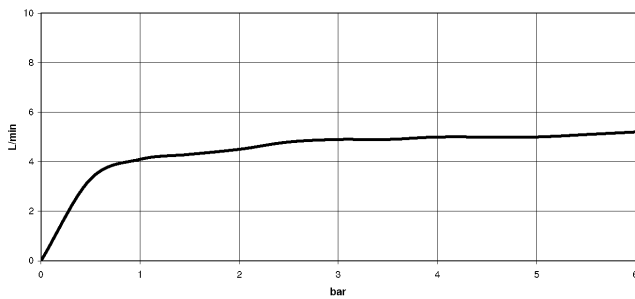

Body spray without volume control FlowReduce - Chrome

TARA

28 518 979

- spray head Ø 55mm
- ball-joint pivotable through 25° (in any direction)
- HORIZONTAL RAIN, max. flow rate 5 l/min (at 3 bar)
- with anti-scale system
- rosette Ø 55 mm
- 1/2" connection
- This product can help a building meet the requirements of Green Building Rating Systems, e.g. LEED®, BREEAM®, DGNB

Recommended miscellaneous

- Concealed wall elbow -** 35 085 970 90
- max. recess depth 163 mm
 - min. recess depth 90 mm

28 518 979

mm [inches]

Flow rate chart

Trajectory diagram

Codes & Standards

ASME A112.18.1

cUPC

DIN 4109

ISO 3822

Scottish Water
Byelaws

UK Water Supply
Regulations

Ü-Zeichen

Body spray without volume control FlowReduce - Chrome

TARA