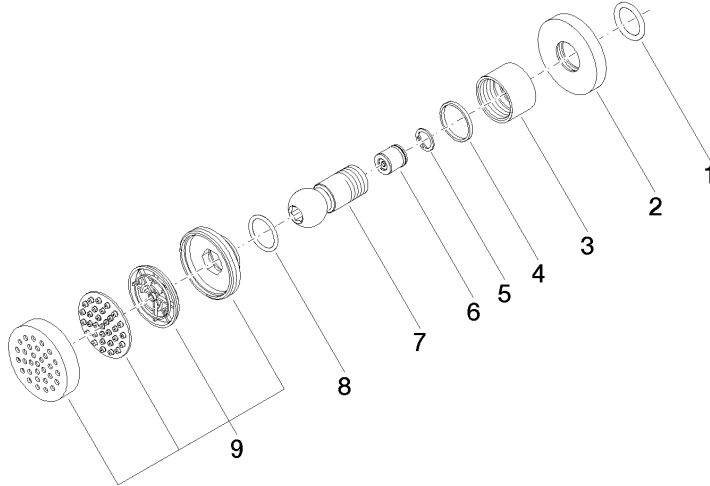

Body spray without volume control FlowReduce - Chrome

TARA

28 518 979

- spray head Ø 55mm
- ball-joint pivotable through 25° (in any direction)
- HORIZONTAL RAIN, max. flow rate 5 l/min (at 3 bar)
- with anti-scale system
- rosette Ø 55 mm
- 1/2" connection
- This product can help a building meet the requirements of Green Building Rating Systems, e.g. LEED®, BREEAM®, DGNB

28 518 979

Certificates

LGA_38

IAPMO_4976

WRAS_240602

Product version from 4/1/2024

Body spray without volume control FlowReduce - Chrome

TARA

28 518 979

Spare parts list

Product version from 4/1/2024

No.	Item Number	Name	Quantity used	Delivery time
	90 14 10 026 00 90	seal	9	2