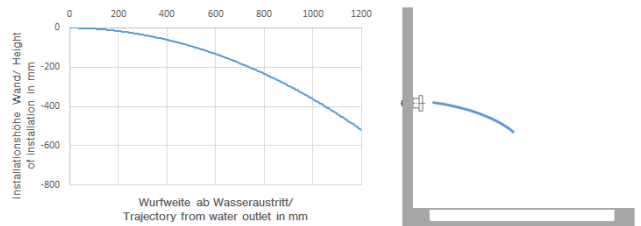

Body spray without volume control FlowReduce - Chrome

TARA

28 518 979

- spray head Ø 55mm
- ball-joint pivotable through 25° (in any direction)
- HORIZONTAL RAIN, max. flow rate 5 l/min (at 3 bar)
- with anti-scale system
- rosette Ø 55 mm
- 1/2" connection
- This product can help a building meet the requirements of Green Building Rating Systems, e.g. LEED®, BREEAM®, DGNB

Recommended miscellaneous

- Concealed wall elbow -** 35 085 970 90
- max. recess depth 163 mm
 - min. recess depth 90 mm

28 518 979

mm [inches]

Flow rate chart

Trajectory diagram

Codes & Standards

ASME A112.18.1

cUPC

DIN 4109

ISO 3822

Scottish Water
Byelaws

UK Water Supply
Regulations

Ü-Zeichen

Body spray without volume control FlowReduce - Chrome

TARA