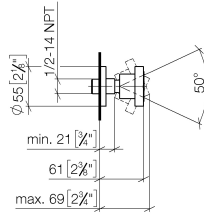

Body spray without volume control FlowReduce - Chrome

TARA

28 518 979

- spray head Ø 55mm
- ball-joint pivotable through 25° (in any direction)
- HORIZONTAL RAIN, max. flow rate 5 l/min (at 3 bar)
- with anti-scale system
- rosette Ø 55 mm
- 1/2" connection
- This product can help a building meet the requirements of Green Building Rating Systems, e.g. LEED®, BREEAM®, DGNB

Recommended miscellaneous

- Concealed wall elbow -** 35 085 970 90
- max. recess depth 163 mm
 - min. recess depth 90 mm

28 518 979

mm [inches]

Flow rate chart

Trajectory diagram

Codes & Standards

ASME A112.18.1