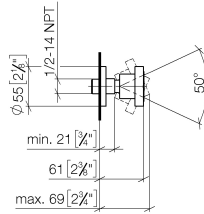

Body spray without volume control FlowReduce - Brushed Light Gold

TARA

28 518 979

- spray head Ø 55mm
- ball-joint pivotable through 25° (in any direction)
- HORIZONTAL RAIN, max. flow rate 5 l/min (at 3 bar)
- with anti-scale system
- rosette Ø 55 mm
- 1/2" connection
- This product can help a building meet the requirements of Green Building Rating Systems, e.g. LEED®, BREEAM®, DGNB

Recommended miscellaneous

Concealed wall elbow -

35 085 970 90

- min. recess depth 90 mm
- max. recess depth 163 mm

28 518 979

mm [inches]

Flow rate chart

Trajectory diagram

Codes & Standards

DIN 4109

ISO 3822

Scottish Water
Byelaws

UK Water Supply
Regulations

Ü-Zeichen

Body spray without volume control FlowReduce - Brushed Light Gold

TARA