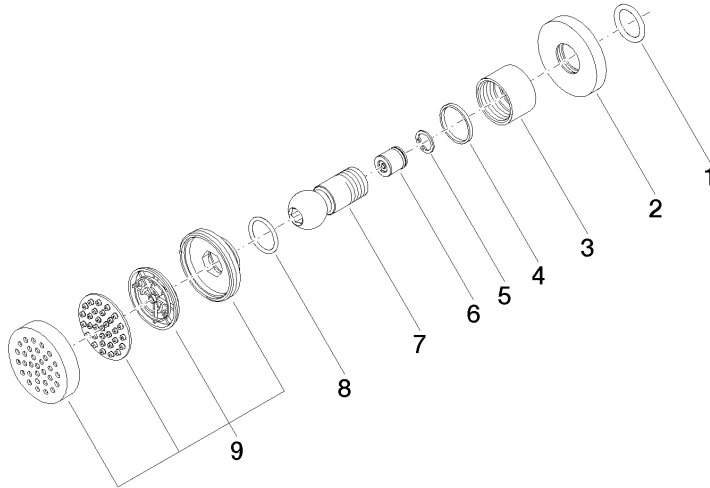

Body spray without volume control FlowReduce - Brushed Light Gold

TARA

28 518 979

- spray head Ø 55mm
- ball-joint pivotable through 25° (in any direction)
- HORIZONTAL RAIN, max. flow rate 5 l/min (at 3 bar)
- with anti-scale system
- rosette Ø 55 mm
- 1/2" connection
- This product can help a building meet the requirements of Green Building Rating Systems, e.g. LEED®, BREEAM®, DGNB

28 518 979

Certificates

LGA_38

WRAS_240602

28 518 979

Product version from 4/1/2024

Body spray without volume control FlowReduce - Brushed Light Gold

TARA

28 518 979

Spare parts list

Product version from 4/1/2024

No.	Item Number	Name	Quantity used	Delivery time
	90 14 10 026 00 90	seal	9	2