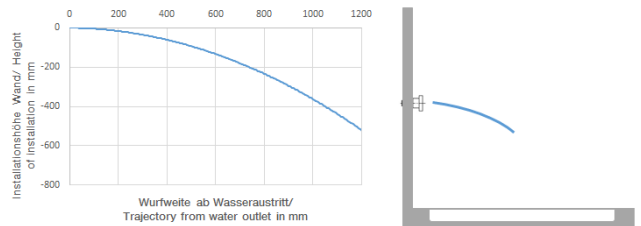

Body spray without volume control FlowReduce - Brushed Light Gold

TARA

28 518 979

- spray head Ø 55mm
- ball-joint pivotable through 25° (in any direction)
- HORIZONTAL RAIN, max. flow rate 5 l/min (at 3 bar)
- with anti-scale system
- rosette Ø 55 mm
- 1/2" connection
- This product can help a building meet the requirements of Green Building Rating Systems, e.g. LEED®, BREEAM®, DGNB

Recommended miscellaneous

Concealed wall elbow -

35 085 970 90

- min. recess depth 90 mm
- max. recess depth 163 mm

28 518 979

mm [inches]

Flow rate chart

Trajectory diagram

Codes & Standards

DIN 4109

ISO 3822

Scottish Water
Byelaws

UK Water Supply
Regulations

Ü-Zeichen

Body spray without volume control FlowReduce - Brushed Light Gold

TARA