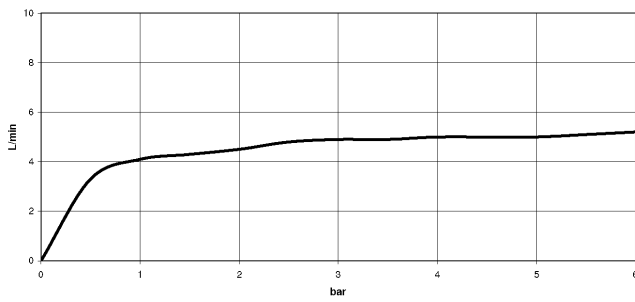

Body spray without volume control FlowReduce - Brushed Light Gold

TARA

28 518 979

- spray head Ø 55mm
- ball-joint pivotable through 25° (in any direction)
- HORIZONTAL RAIN, max. flow rate 5 l/min (at 3 bar)
- with anti-scale system
- rosette Ø 55 mm
- 1/2" connection
- This product can help a building meet the requirements of Green Building Rating Systems, e.g. LEED®, BREEAM®, DGNB

Recommended miscellaneous

Concealed wall elbow -

35 085 970 90

- min. recess depth 90 mm
- max. recess depth 163 mm

28 518 979

mm [inches]

Flow rate chart

Trajectory diagram