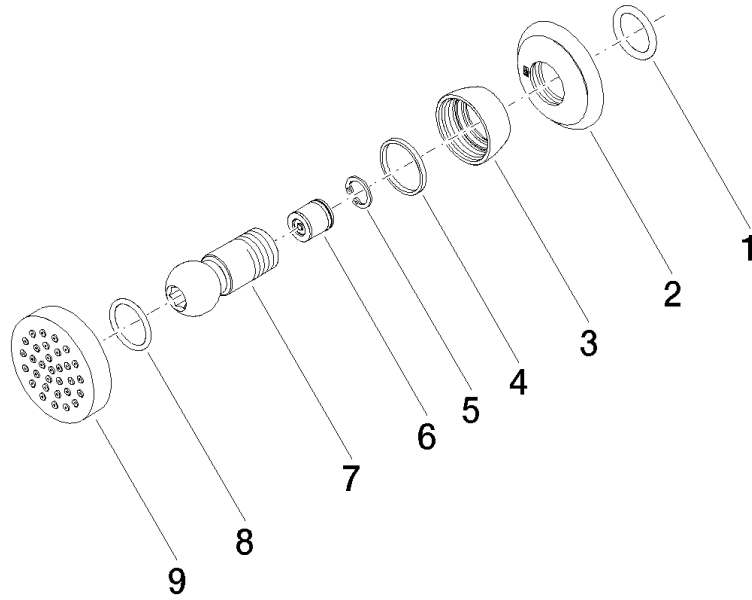

28 528 360

- spray head Ø 55mm
- ball-joint pivotable through 25° (in any direction)
- HORIZONTAL RAIN, max. flow rate 7 l/min (at 3 bar)
- rosette Ø 55 mm
- 1/2" connection

	Durabronss (23kt Gold)	28 528 360-09
	Chrome	28 528 360-00
	Brushed Platinum	28 528 360-06
	Platinum	28 528 360-08
	Brushed Durabronss (23kt Gold)	28 528 360-28
	Brushed Dark Platinum	28 528 360-99

**Recommended miscellaneous**

- Concealed wall elbow -** 35 085 970 90
- max. recess depth 163 mm
  - min. recess depth 90 mm

28 528 360

mm [inches]

**Flow rate chart**

**Codes & Standards**

DIN 4109

ISO 3822

Scottish Water  
Byelaws

UK Water Supply  
Regulations

**Ü-Zeichen**

MADISON Body spray without volume control - Durabrass (23kt Gold)

MADISON

28 528 360

Certificates

LGA\_38

WRAS\_240602

MADISON Body spray without volume control - Durabrass (23kt Gold)

MADISON

28 528 360

**Spare parts list**

No.	Item Number	Name	Quantity used	Delivery time
	90 14 10 026 00 90	seal	9	2