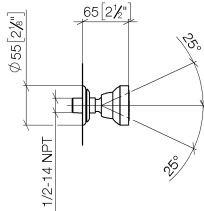

28 528 360

- spray head Ø 55mm
- ball-joint pivotable through 25° (in any direction)
- HORIZONTAL RAIN, max. flow rate 7 l/min (at 3 bar)
- rosette Ø 55 mm
- 1/2" connection

	Durabronss (23kt Gold)	28 528 360-09
	Chrome	28 528 360-00
	Brushed Platinum	28 528 360-06
	Platinum	28 528 360-08
	Brushed Durabronss (23kt Gold)	28 528 360-28
	Brushed Dark Platinum	28 528 360-99

**Recommended miscellaneous**

- Concealed wall elbow -** 35 085 970 90
- max. recess depth 163 mm
  - min. recess depth 90 mm

28 528 360

mm [inches]

**Flow rate chart**

**Codes & Standards**

DIN 4109

ISO 3822